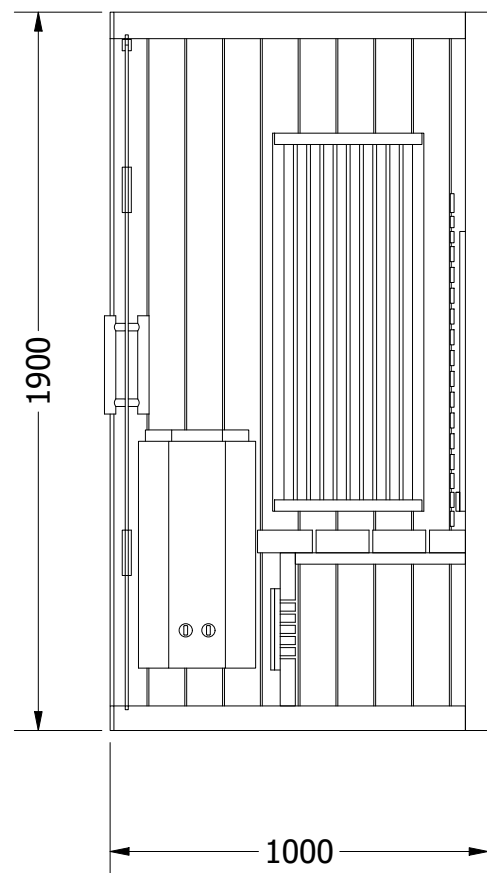

Side View

Top View

Front View

- 230v cable entrance for oven
- 230v cable from the roof
- 1. Infraheat Intense - 4 pcs.
- 2. Infraheat Carbon XL - 2 pcs.

Socket IR / Finnish	230v / 230v	Project Name: Combi Sauna		
Ampere IR / Finnish	16a / 16a	Prepared For:		
Watt IR / Finnish	1960w / 3600w	SuperSauna®		
Designed By: SuperSauna				
		SIZE A3	OUTSIDE SIZE DESCRIPTION	125x100x190 Combi 125 Valero+