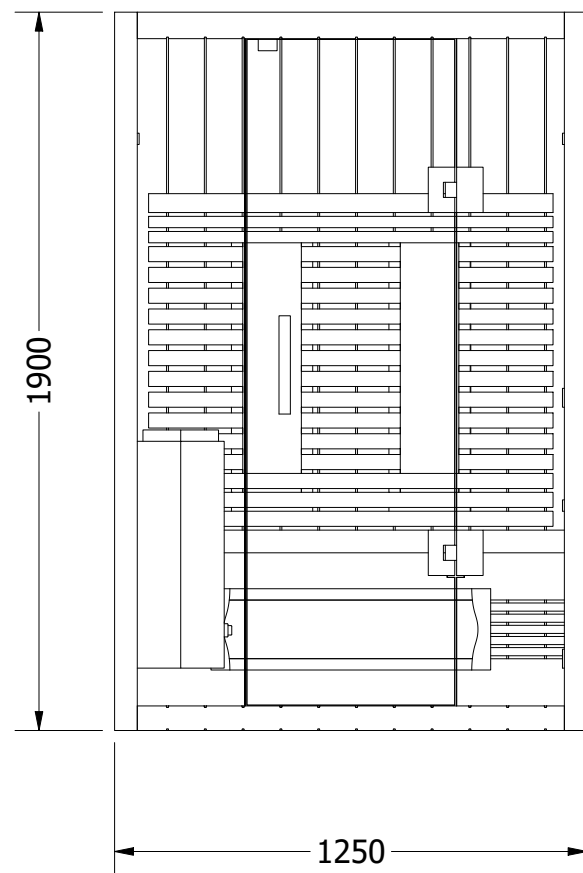

Side View

Top View

Front View

- 230v cable entrance for oven
- 230v cable from the roof
- 1. Infraheat Intense - 4 pcs.
- 2. Infraheat Carbon XL - 2 pcs.

Socket IR / Finnish	230v / 230v	Project Name: Combi Sauna		
Ampere IR / Finnish	16a / 16a	Prepared For:		
Watt IR / Finnish	1960w / 3600w	SuperSauna®		
Designed By: SuperSauna				
		SIZE A3	OUTSIDE SIZE DESCRIPTION	125x100x190 Combi 125 Valero+