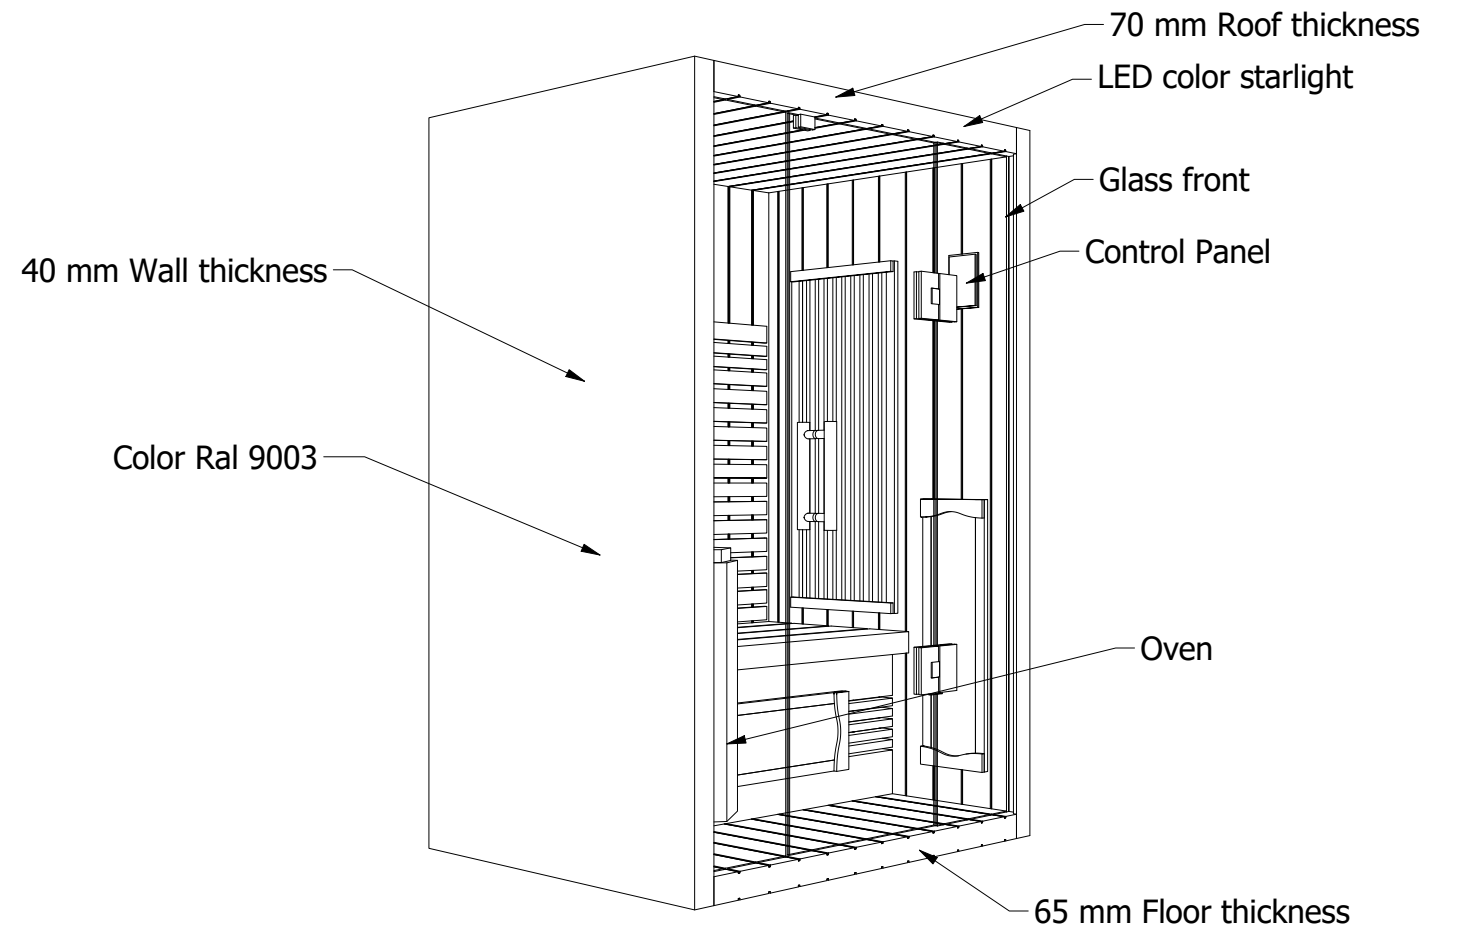

Side View

Top View

Front View

- 230v cable entrance for oven
- 230v cable from the roof
- 1. Infraheat Intense - 4 pcs.
- 2. Infraheat Carbon XL - 2 pcs.

Socket IR / Finnish	230v / 230v	Project Name: Combi Sauna		
Ampere IR / Finnish	16a / 16a	Prepared For:		
Watt IR / Finnish	1960w / 3600w	SuperSauna®		
Designed By: SuperSauna				
		SIZE A3	OUTSIDE SIZE DESCRIPTION	125x100x190 Combi 125 Valero+