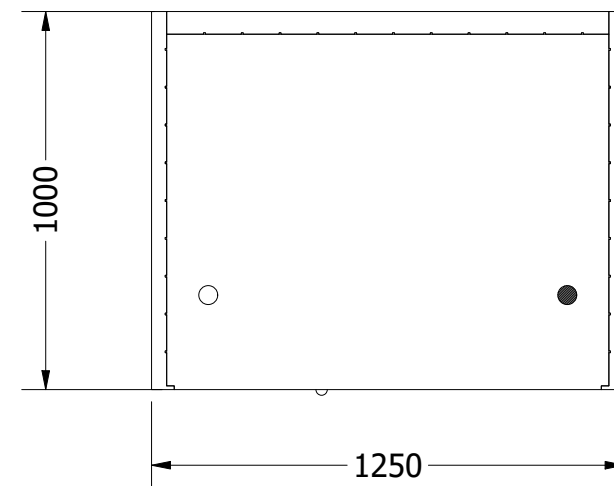

Side View

Top View

Front View

- 230v cable entrance for oven
- 230v cable from the roof
- 1. Infraheat Intense - 4 pcs.
- 2. Infraheat Carbon XL - 2 pcs.

Socket IR / Finnish	230v / 230v	Project Name: Combi Sauna		
Ampere IR / Finnish	16a / 16a	Prepared For:		
Watt IR / Finnish	1960w / 3600w	SuperSauna®		
Designed By: SuperSauna				
		SIZE A3	OUTSIDE SIZE DESCRIPTION	125x100x190 Combi 125 Valero+