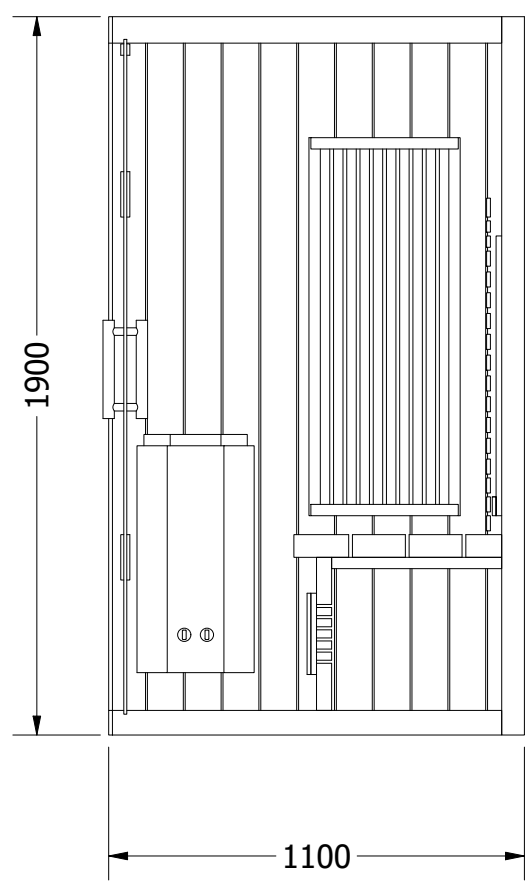

Side View

Front View

Top View

- 230v cable entrance for oven
- 230v cable from the roof
- 1. Infraheat Intense - 5 pcs.
- 2. Infraheat Carbon XL - 2 pcs.

Socket IR / Finnish	230v / 230v	Project Name: Combi Sauna		
Ampere IR / Finnish	16a / 16a	Prepared For:		
Watt IR / Finnish	2860w / 3600w			
Designed By: SuperSauna				
		SIZE A3	OUTSIDE SIZE DESCRIPTION	165x110x190 Combi 165 Valero+