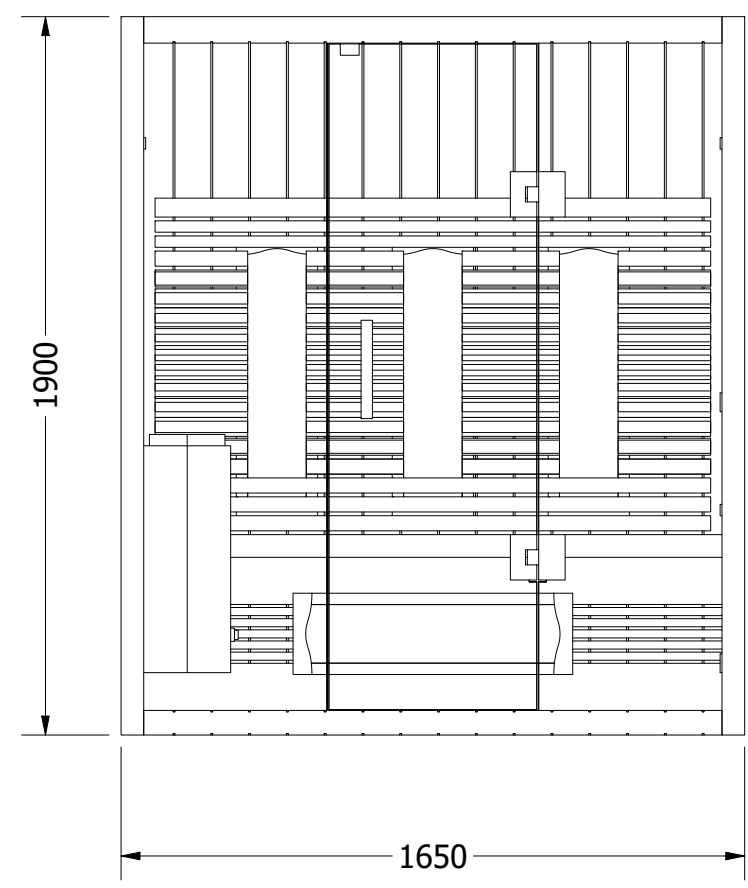

Side View

Front View

Top View

- 230v cable entrance for oven
- 230v cable from the roof
- 1. Infraheat Intense - 5 pcs.
- 2. Infraheat Carbon XL - 2 pcs.

Socket IR / Finnish	230v / 230v	Project Name: Combi Sauna		
Ampere IR / Finnish	16a / 16a	Prepared For:		
Watt IR / Finnish	2860w / 3600w			
Designed By: SuperSauna				
		SIZE A3	OUTSIDE SIZE DESCRIPTION	165x110x190 Combi 165 Valero+