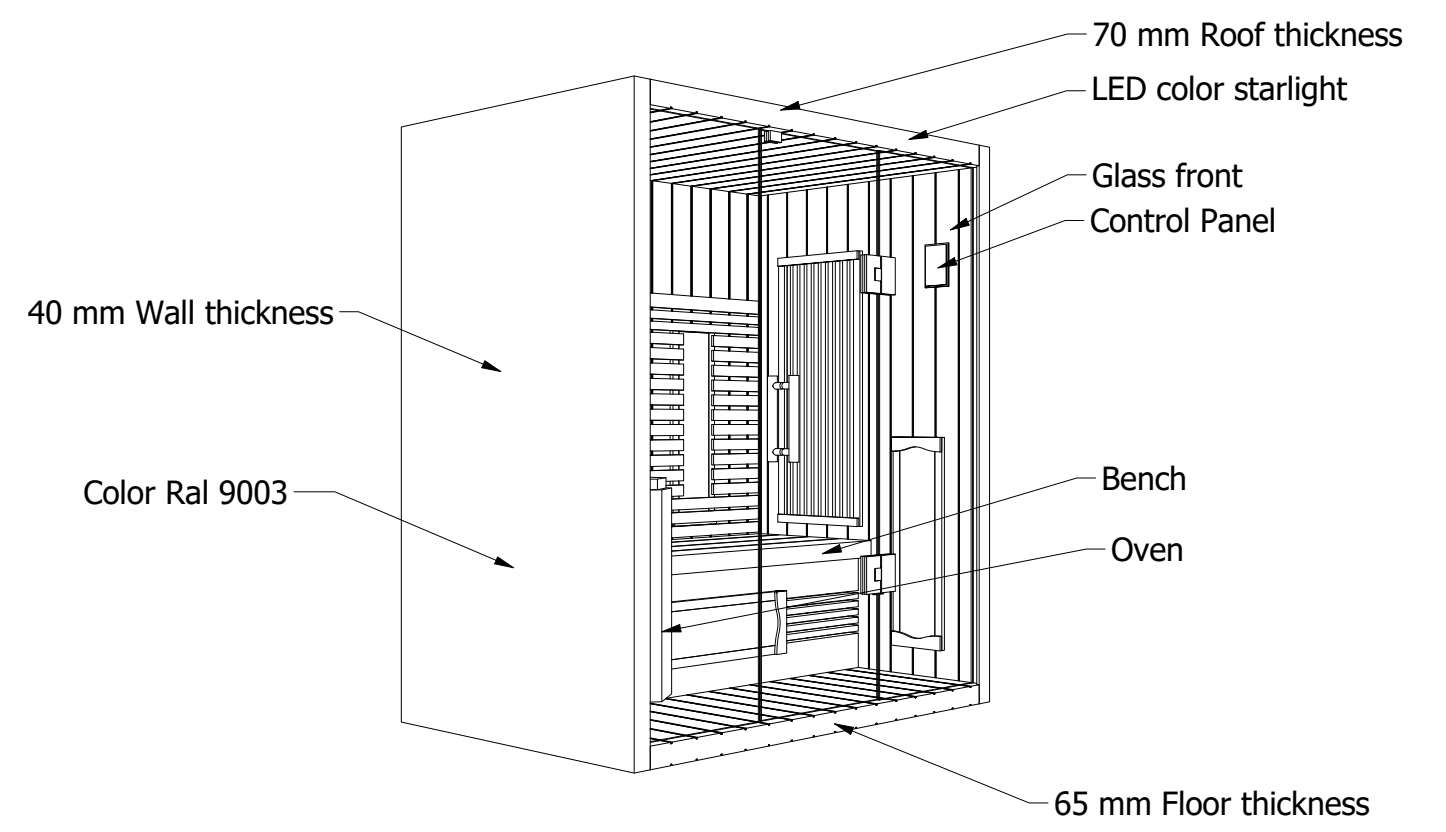

Side View

Front View

Top View

- 230v cable entrance for oven
- 230v cable from the roof
- 1. Infraheat Intense - 5 pcs.
- 2. Infraheat Carbon XL - 2 pcs.

Socket IR / Finnish	230v / 230v	Project Name: Combi Sauna		
Ampere IR / Finnish	16a / 16a	Prepared For:		
Watt IR / Finnish	2860w / 3600w			
Designed By: SuperSauna				
		SIZE A3	OUTSIDE SIZE DESCRIPTION	165x110x190 Combi 165 Valero+