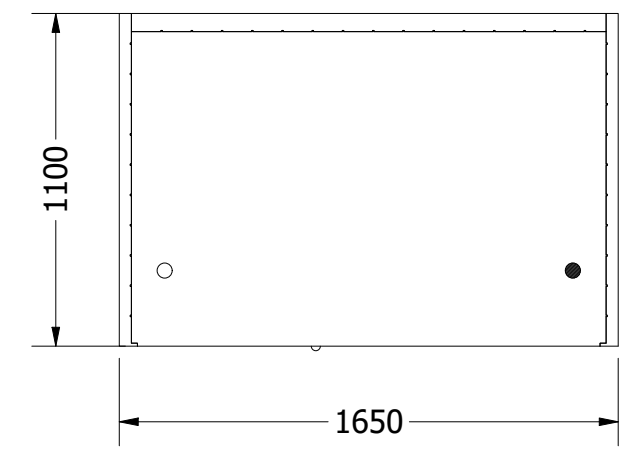

Side View

Front View

Top View

- 230v cable entrance for oven
- 230v cable from the roof
- 1. Infraheat Intense - 5 pcs.
- 2. Infraheat Carbon XL - 2 pcs.

Socket IR / Finnish	230v / 230v	Project Name: Combi Sauna		
Ampere IR / Finnish	16a / 16a	Prepared For:		
Watt IR / Finnish	2860w / 3600w			
Designed By: SuperSauna				
		SIZE A3	OUTSIDE SIZE DESCRIPTION	165x110x190 Combi 165 Valero+