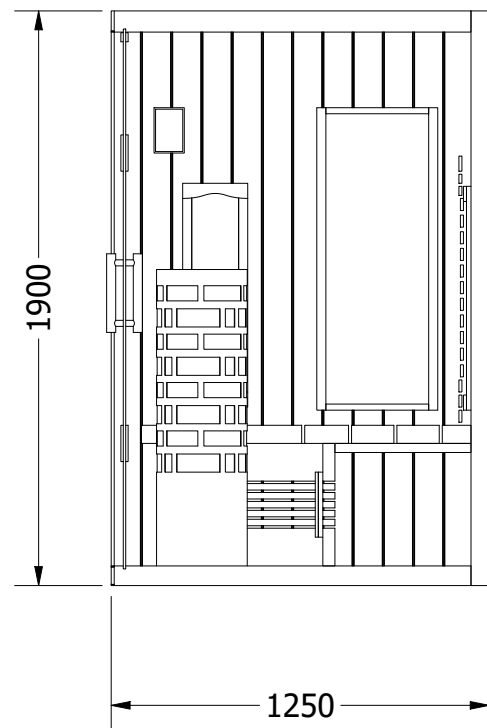

Top View

Side View

Front View

- 380v cable entrance for oven
- 230v cable from the roof
- 1. Infraheat Intense - 6 pcs.
- 2. Infraheat Carbon XL - 2 pcs.

Socket IR / Finnish	230v / 380v	Project Name: Combi Sauna		
Ampere IR / Finnish	16a / 16a	Prepared For:		
Watt IR / Finnish	2860w / 4500w	SuperSauna®		
Designed By: SuperSauna				
		SIZE A3	OUTSIDE SIZE DESCRIPTION	180x125x190 Combi 185 Valero+