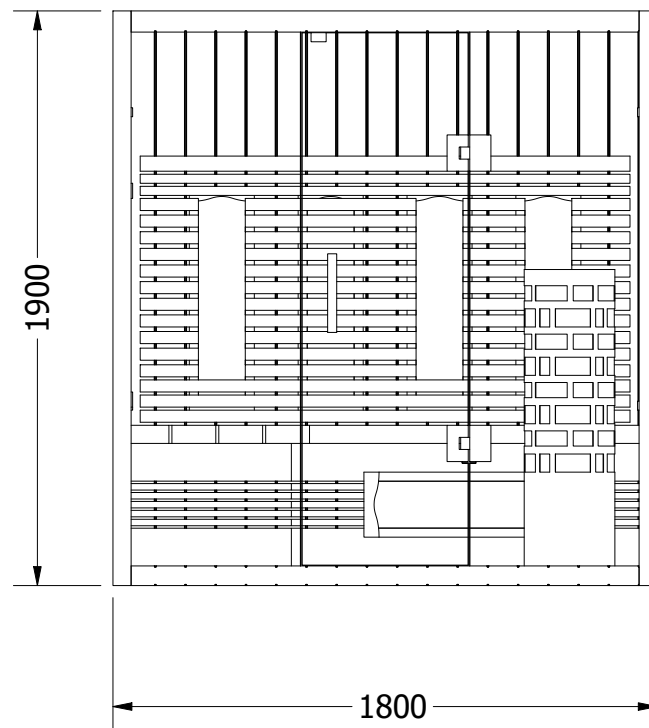

Top View

Side View

Front View

- 380v cable entrance for oven
- 230v cable from the roof
- 1. Infraheat Intense - 6 pcs.
- 2. Infraheat Carbon XL - 2 pcs.

Socket IR / Finnish	230v / 380v	Project Name: Combi Sauna		
Ampere IR / Finnish	16a / 16a	Prepared For:		
Watt IR / Finnish	2860w / 4500w	SuperSauna®		
Designed By: SuperSauna				
		SIZE A3	OUTSIDE SIZE DESCRIPTION	180x125x190 Combi 185 Valero+