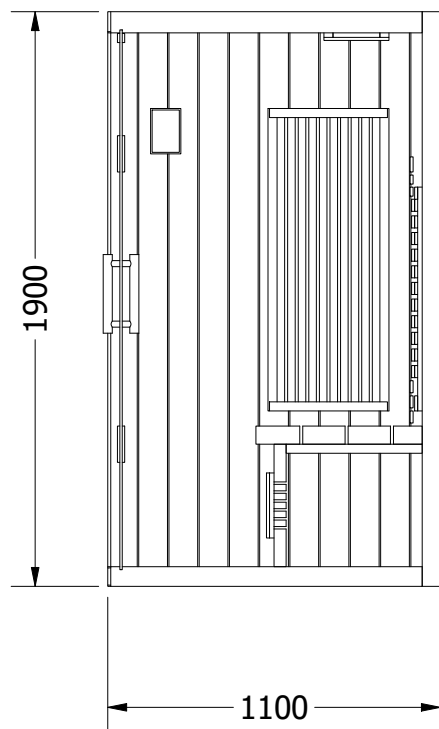

Side View

Front View

Top View

- 230v cable entrance for oven
- 230v cable from the roof
- 1. Infraheat Intense - 9 pcs.
- 2. Infraheat Carbon XL - 2 pcs.

Socket IR / Finnish	230v / 230v	Project Name: Combi Sauna		
Ampere IR / Finnish	16a / 16a	Prepared For:		
Watt IR / Finnish	3260w / 3600w			
Designed By: SuperSauna				
		SIZE A3	OUTSIDE SIZE DESCRIPTION	210x110x190 Combi 210 Valero+