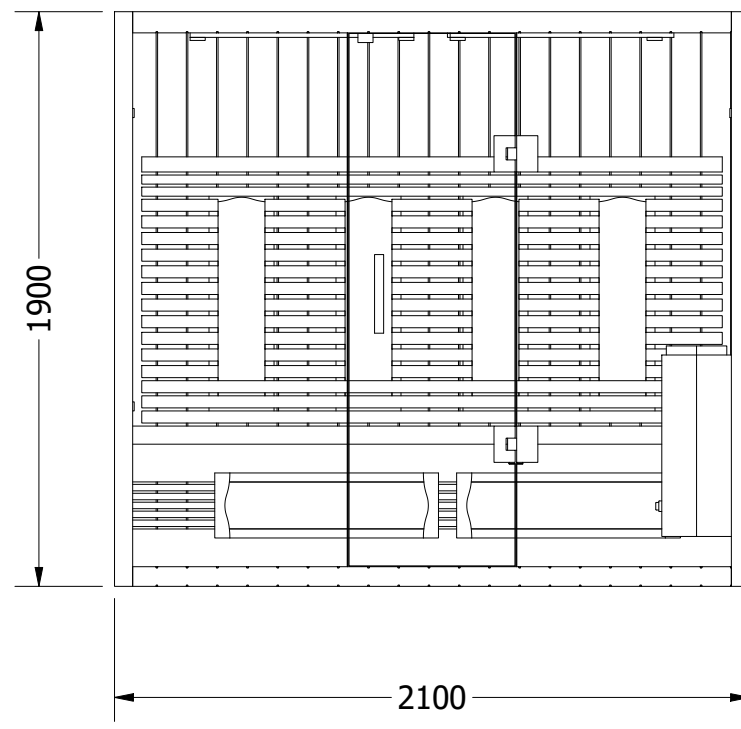

Side View

Front View

Top View

- 230v cable entrance for oven
- 230v cable from the roof
- 1. Infraheat Intense - 9 pcs.
- 2. Infraheat Carbon XL - 2 pcs.

Socket IR / Finnish	230v / 230v	Project Name: Combi Sauna		
Ampere IR / Finnish	16a / 16a	Prepared For:		
Watt IR / Finnish	3260w / 3600w			
Designed By: SuperSauna				
		SIZE A3	OUTSIDE SIZE DESCRIPTION	210x110x190 Combi 210 Valero+