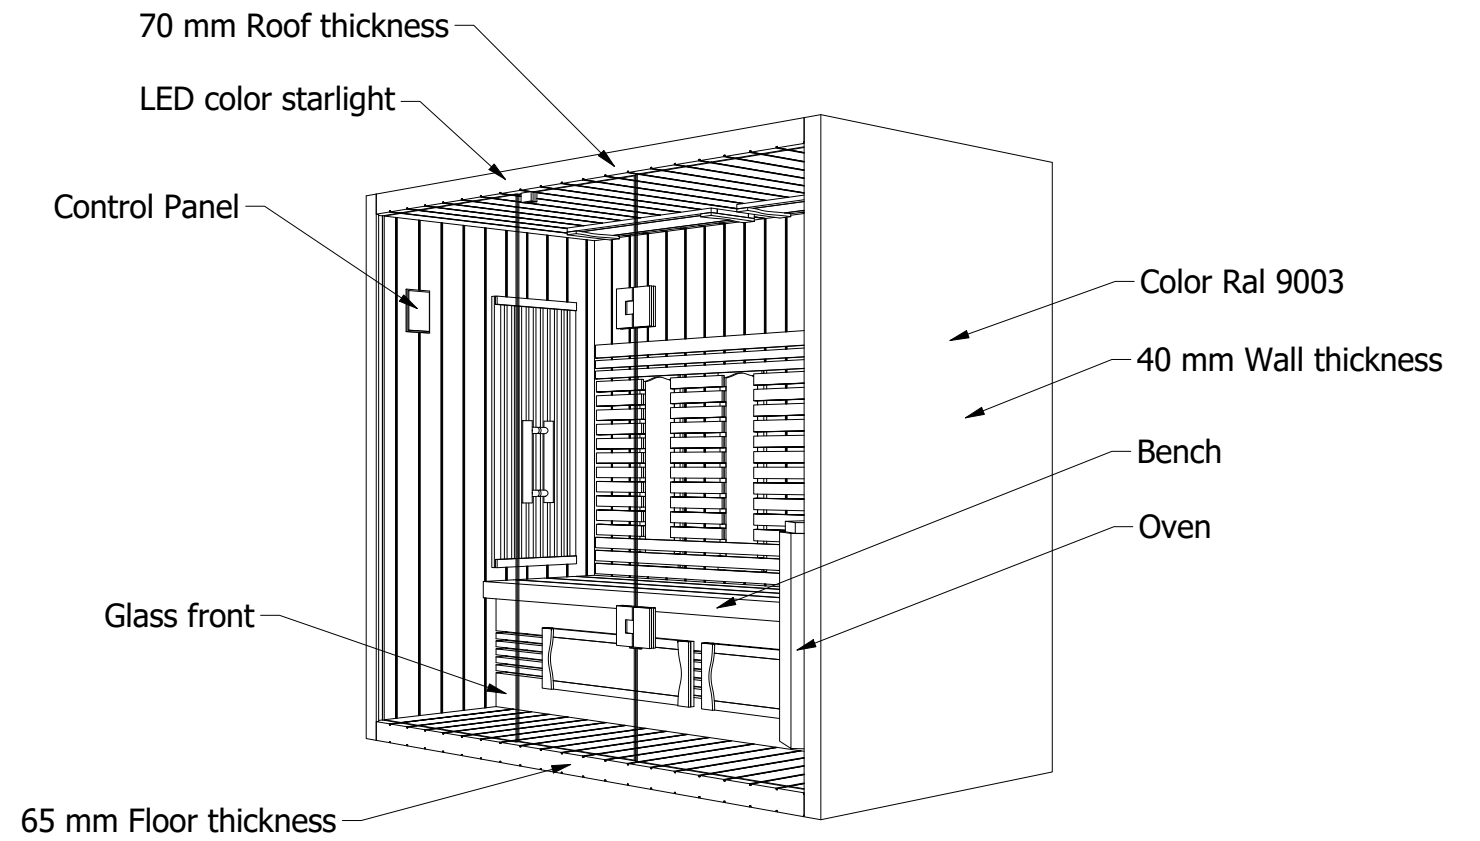

Side View

Front View

Top View

- 230v cable entrance for oven
- 230v cable from the roof
- 1. Infraheat Intense - 9 pcs.
- 2. Infraheat Carbon XL - 2 pcs.

Socket IR / Finnish	230v / 230v	Project Name: Combi Sauna		
Ampere IR / Finnish	16a / 16a	Prepared For:		
Watt IR / Finnish	3260w / 3600w			
Designed By: SuperSauna				
		SIZE A3	OUTSIDE SIZE DESCRIPTION	210x110x190 Combi 210 Valero+