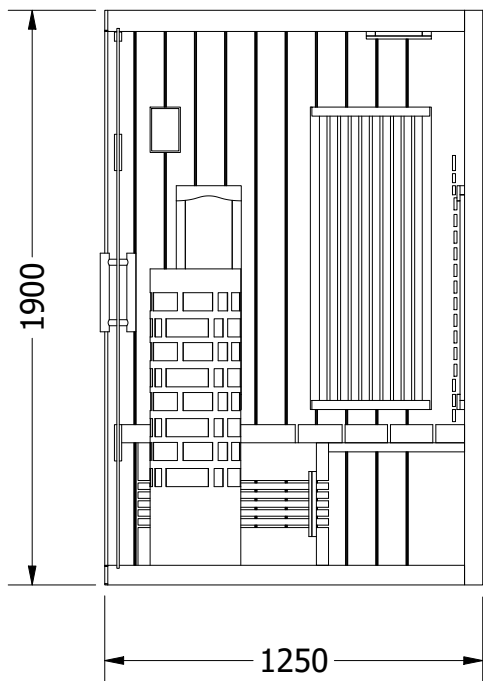

Side View

Front View

Top View

- 380v cable entrance for oven
- 230v cable from the roof
- 1. Infraheat Intense - 9 pcs.
- 2. Infraheat Carbon XL - 2 pcs.

Socket IR / Finnish	230v / 380v	Project Name: Combi Sauna		
Ampere IR / Finnish	16a / 16a	Prepared For:		
Watt IR / Finnish	3260w / 6000w	SuperSauna®		
Designed By: SuperSauna				
		SIZE A3	OUTSIDE SIZE DESCRIPTION	210x125x190 Combi 211 Valero+