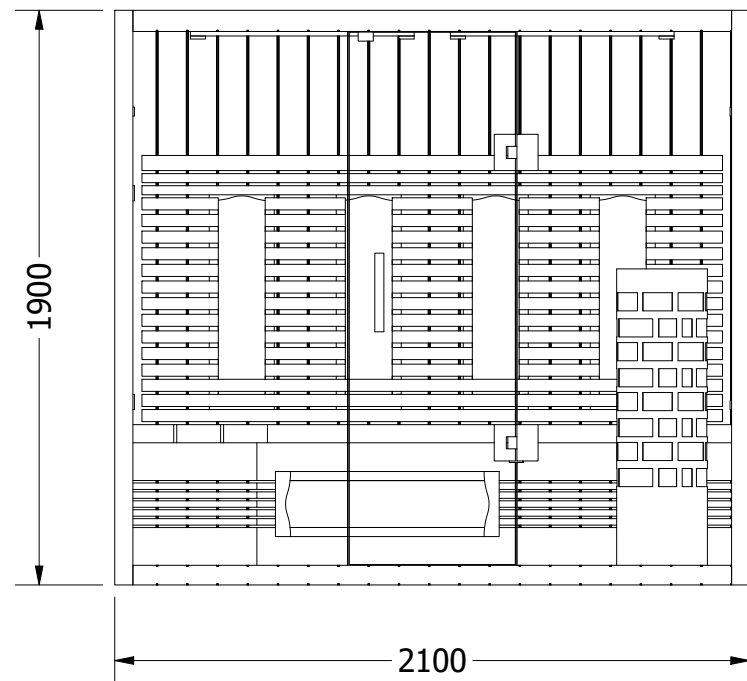

Side View

Front View

Top View

- 380v cable entrance for oven
- 230v cable from the roof
- 1. Infraheat Intense - 9 pcs.
- 2. Infraheat Carbon XL - 2 pcs.

Socket IR / Finnish	230v / 380v	Project Name: Combi Sauna		
Ampere IR / Finnish	16a / 16a	Prepared For:		
Watt IR / Finnish	3260w / 6000w	SuperSauna®		
Designed By: SuperSauna				
		SIZE A3	OUTSIDE SIZE DESCRIPTION	210x125x190 Combi 211 Valero+