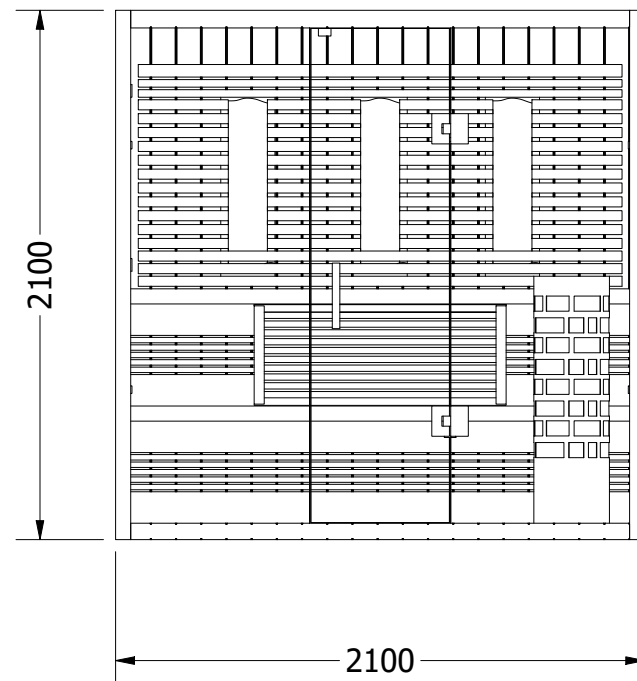

Top View

- 380v cable entrance for oven
- 230v cable from the roof
- 1. Infraheat Intense - 5 pcs.
- 2. Infraheat Carbon XL - 7 pcs.

Side View

Front View

Socket IR / Finnish	230v / 380v	Project Name: Combi Sauna		
Ampere IR / Finnish	16a / 16a	Prepared For:		
Watt IR / Finnish	3760w / 9000w			
Designed By: SuperSauna				
		SIZE A3	OUTSIDE SIZE DESCRIPTION	210x170x210 Combi 212 Valero+