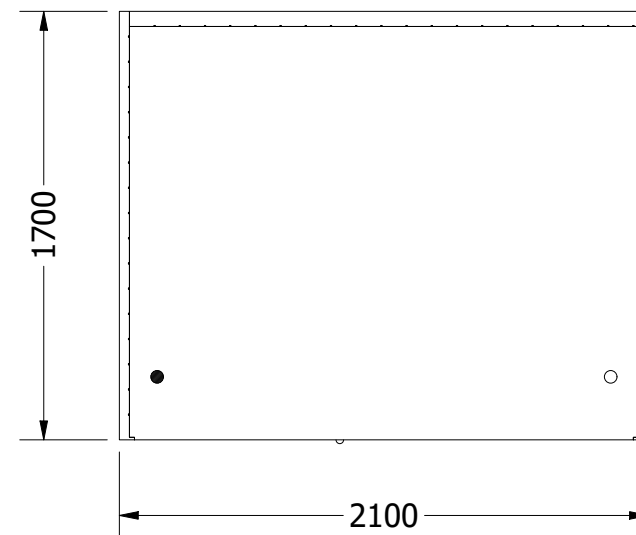

Top View

- 380v cable entrance for oven
- 230v cable from the roof
- 1. Infraheat Intense - 5 pcs.
- 2. Infraheat Carbon XL - 7 pcs.

Side View

Front View

Socket IR / Finnish	230v / 380v	Project Name: Combi Sauna		
Ampere IR / Finnish	16a / 16a	Prepared For:		
Watt IR / Finnish	3760w / 9000w			
Designed By: SuperSauna				
		SIZE A3	OUTSIDE SIZE DESCRIPTION	210x170x210 Combi 212 Valero+