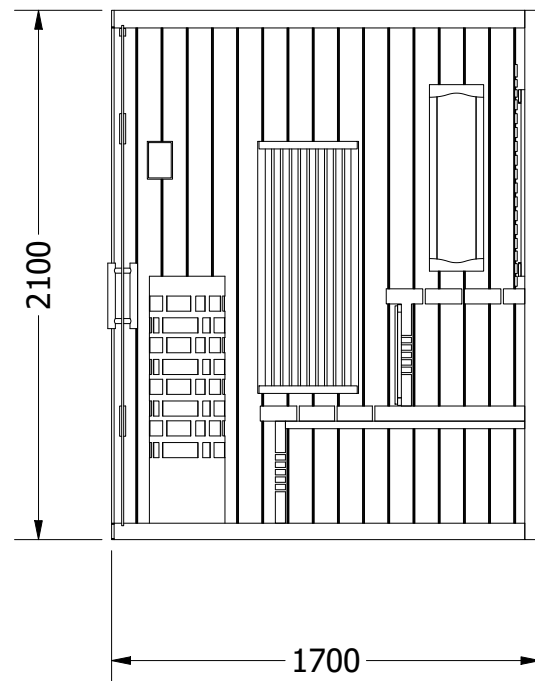

Top View

- 380v cable entrance for oven
- 230v cable from the roof
- 1. Infraheat Intense - 5 pcs.
- 2. Infraheat Carbon XL - 7 pcs.

Side View

Front View

Socket IR / Finnish	230v / 380v	Project Name: Combi Sauna		
Ampere IR / Finnish	16a / 16a	Prepared For:		
Watt IR / Finnish	3760w / 9000w			
Designed By: SuperSauna				
		SIZE A3	OUTSIDE SIZE DESCRIPTION	210x170x210 Combi 212 Valero+