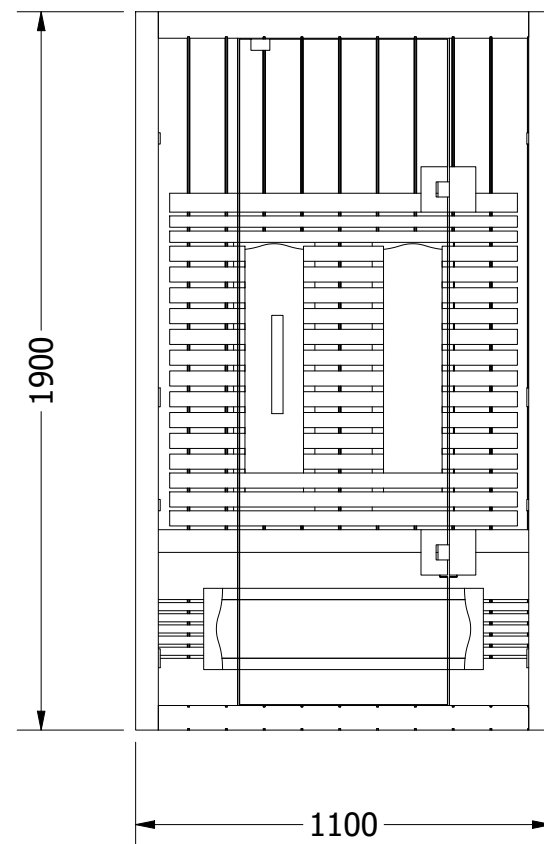

Side View

Front View

Top View

- 230v cable from the roof
- 1. Infraheat Intense - 5 pcs.
- 2. Infraheat Carbon XL - 2 pcs.

Socket	230v	Project Name: Infrared Sauna		
Ampere	16a	Prepared For:		
Watt	2100w	SuperSauna®		
Designed By: SuperSauna				
		SIZE A3	OUTSIDE SIZE DESCRIPTION	110x100x190 110 Valero+