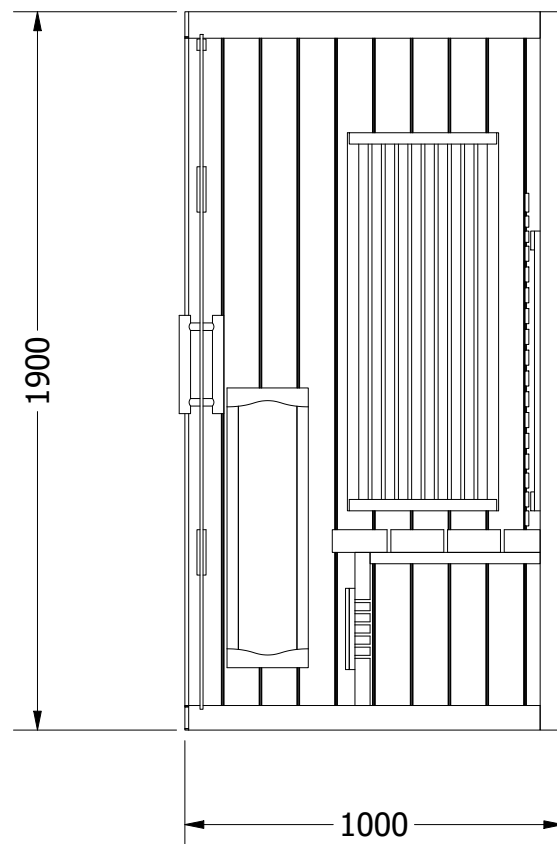

Side View

Front View

Top View

- 230v cable from the roof
- 1. Infraheat Intense - 5 pcs.
- 2. Infraheat Carbon XL - 2 pcs.

Socket	230v	Project Name: Infrared Sauna		
Ampere	16a	Prepared For:		
Watt	2100w	SuperSauna®		
Designed By: SuperSauna				
		SIZE A3	OUTSIDE SIZE DESCRIPTION	110x100x190 110 Valero+