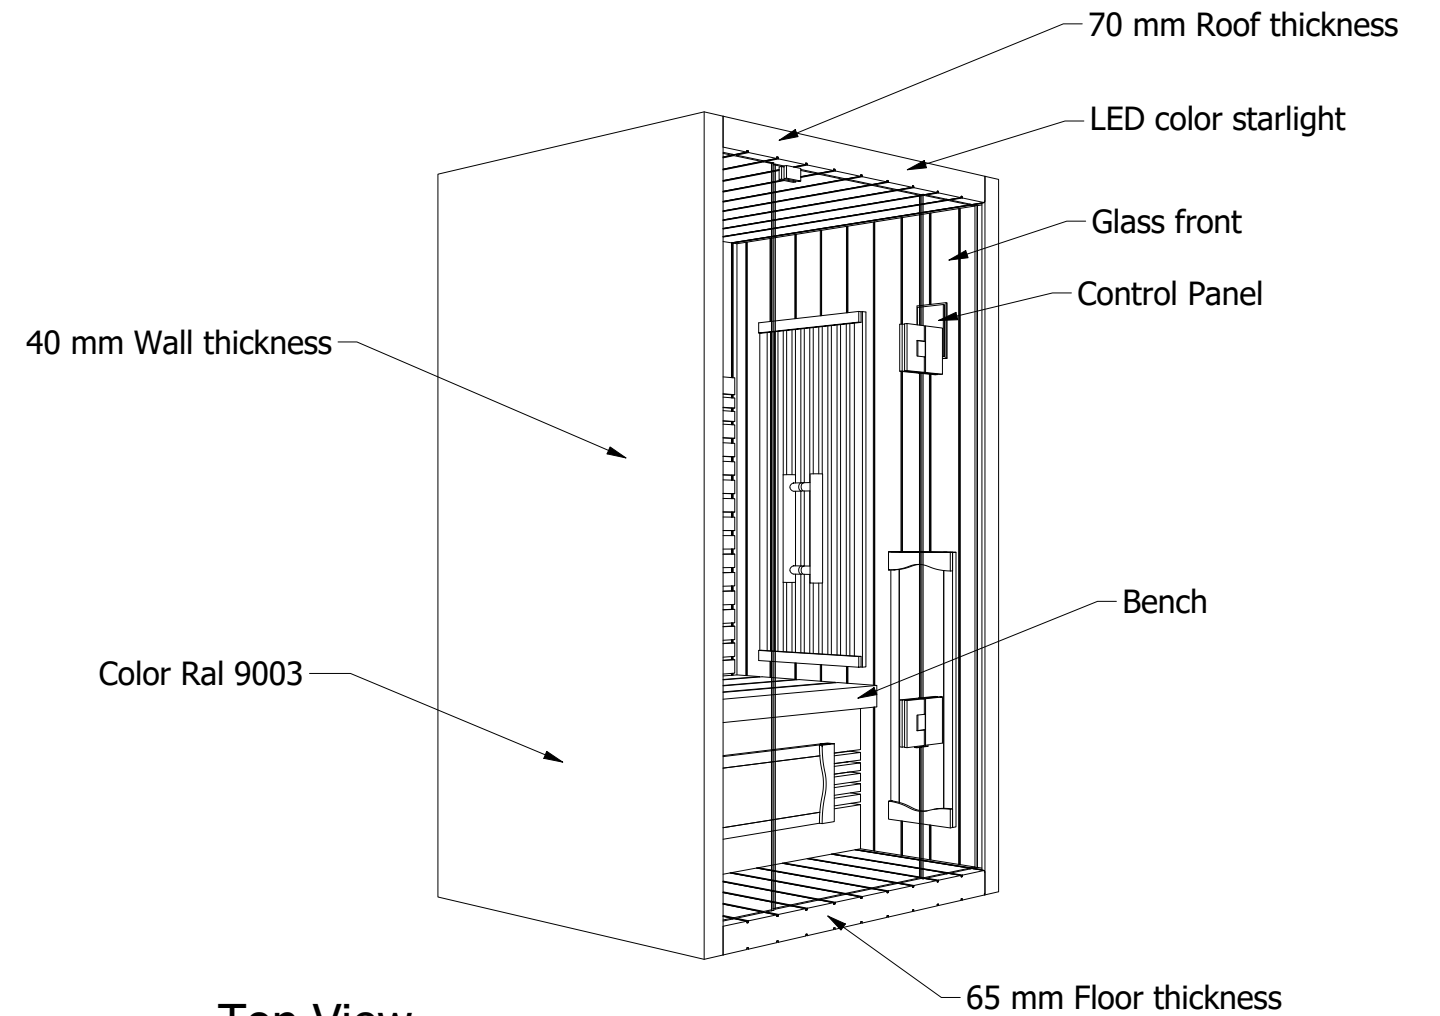

Side View

Front View

Top View

- 230v cable from the roof
- 1. Infraheat Intense - 5 pcs.
- 2. Infraheat Carbon XL - 2 pcs.

Socket	230v	Project Name: Infrared Sauna		
Ampere	16a	Prepared For:		
Watt	2100w	SuperSauna®		
Designed By: SuperSauna				
		SIZE A3	OUTSIDE SIZE DESCRIPTION	110x100x190 110 Valero+