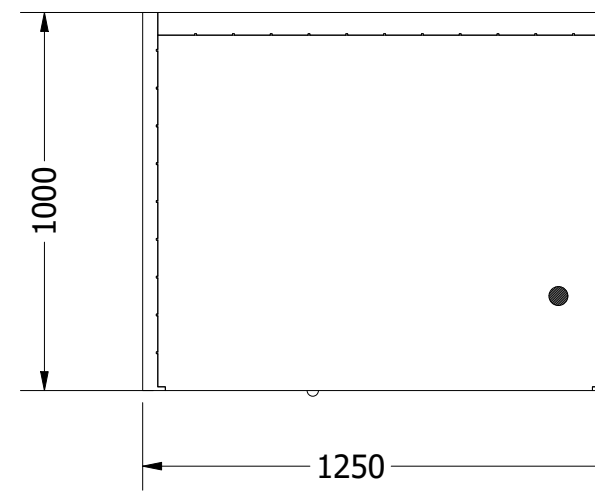

Side View

Front View

Top View

- 230v cable from the roof
- 1. Infraheat Intense - 5 pcs.
- 2. Infraheat Carbon XL - 2 pcs.

| | | | | |
|----------------------------|-------|------------------------------|-----------------------------|----------------------------|
| Socket | 230v | Project Name: Infrared Sauna | | |
| Ampere | 16a | Prepared For: | | |
| Watt | 2260w | SuperSauna® | | |
| Designed By: SuperSauna | | | | |
| | | SIZE A3 | OUTSIDE SIZE DESCRIPTION | 125x100x190 125 Valero+ |