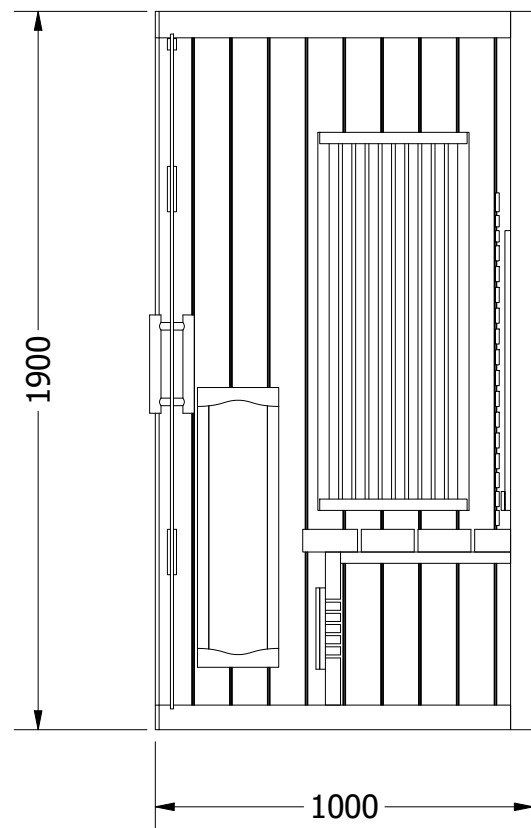

Side View

Front View

Top View

- 230v cable from the roof
- 1. Infraheat Intense - 5 pcs.
- 2. Infraheat Carbon XL - 2 pcs.

| | | | | |
|----------------------------|-------|------------------------------|-----------------------------|----------------------------|
| Socket | 230v | Project Name: Infrared Sauna | | |
| Ampere | 16a | Prepared For: | | |
| Watt | 2260w | SuperSauna® | | |
| Designed By: SuperSauna | | | | |
| | | SIZE A3 | OUTSIDE SIZE DESCRIPTION | 125x100x190 125 Valero+ |