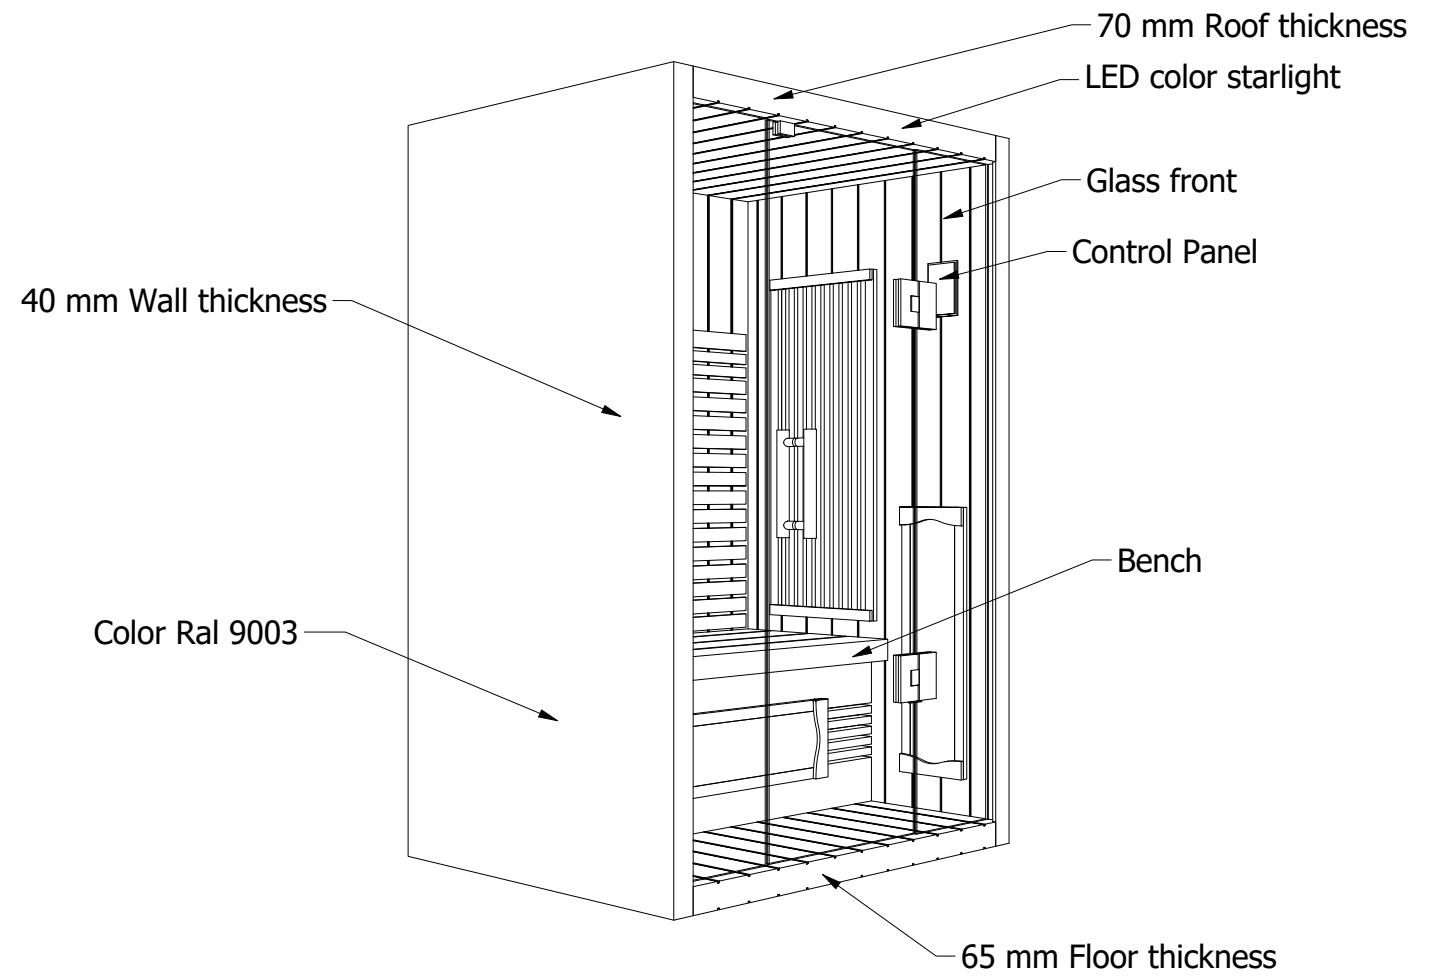

Side View

Front View

Top View

- 230v cable from the roof
- 1. Infraheat Intense - 5 pcs.
- 2. Infraheat Carbon XL - 2 pcs.

| | | | | |
|----------------------------|-------|------------------------------|-----------------------------|----------------------------|
| Socket | 230v | Project Name: Infrared Sauna | | |
| Ampere | 16a | Prepared For: | | |
| Watt | 2260w | SuperSauna® | | |
| Designed By: SuperSauna | | | | |
| | | SIZE A3 | OUTSIDE SIZE DESCRIPTION | 125x100x190 125 Valero+ |