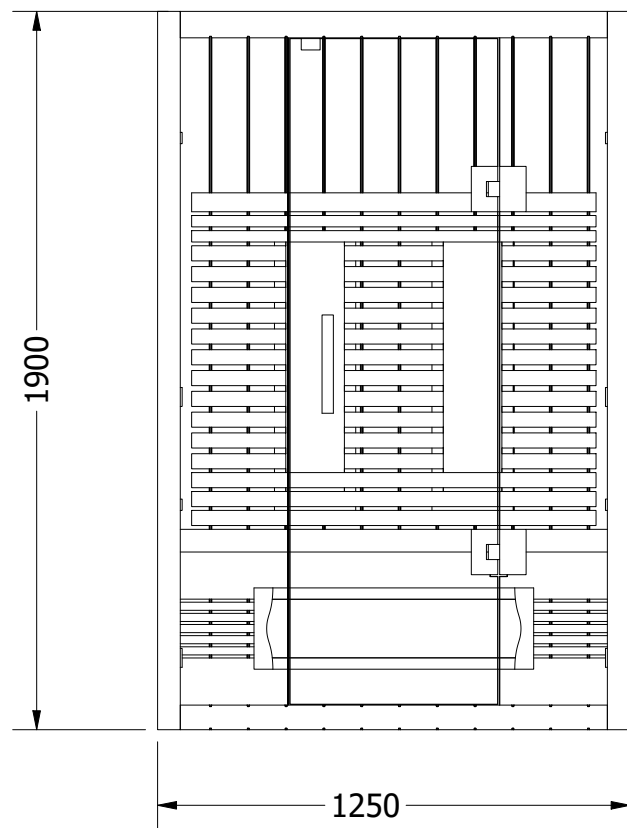

Side View

Front View

Top View

- 230v cable from the roof
- 1. Infraheat Intense - 5 pcs.
- 2. Infraheat Carbon XL - 2 pcs.

| | | | | |
|----------------------------|-------|------------------------------|-----------------------------|----------------------------|
| Socket | 230v | Project Name: Infrared Sauna | | |
| Ampere | 16a | Prepared For: | | |
| Watt | 2260w | SuperSauna® | | |
| Designed By: SuperSauna | | | | |
| | | SIZE A3 | OUTSIDE SIZE DESCRIPTION | 125x100x190 125 Valero+ |