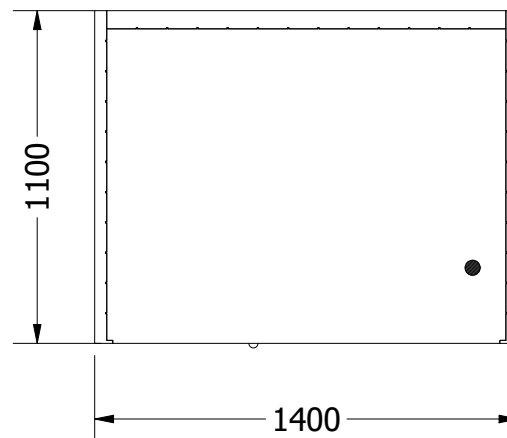

Side View

Front View

Top View

- 230v cable from the roof
- 1. Infraheat Intense - 6 pcs.
- 2. Infraheat Carbon XL - 2 pcs.

Socket	230v	Project Name: Infrared Sauna		
Ampere	16a			
Watt	2560w	Prepared For:		
Designed By:	SuperSauna			
		SIZE A3	OUTSIDE SIZE DESCRIPTION	140x110x190
				140 Valero+