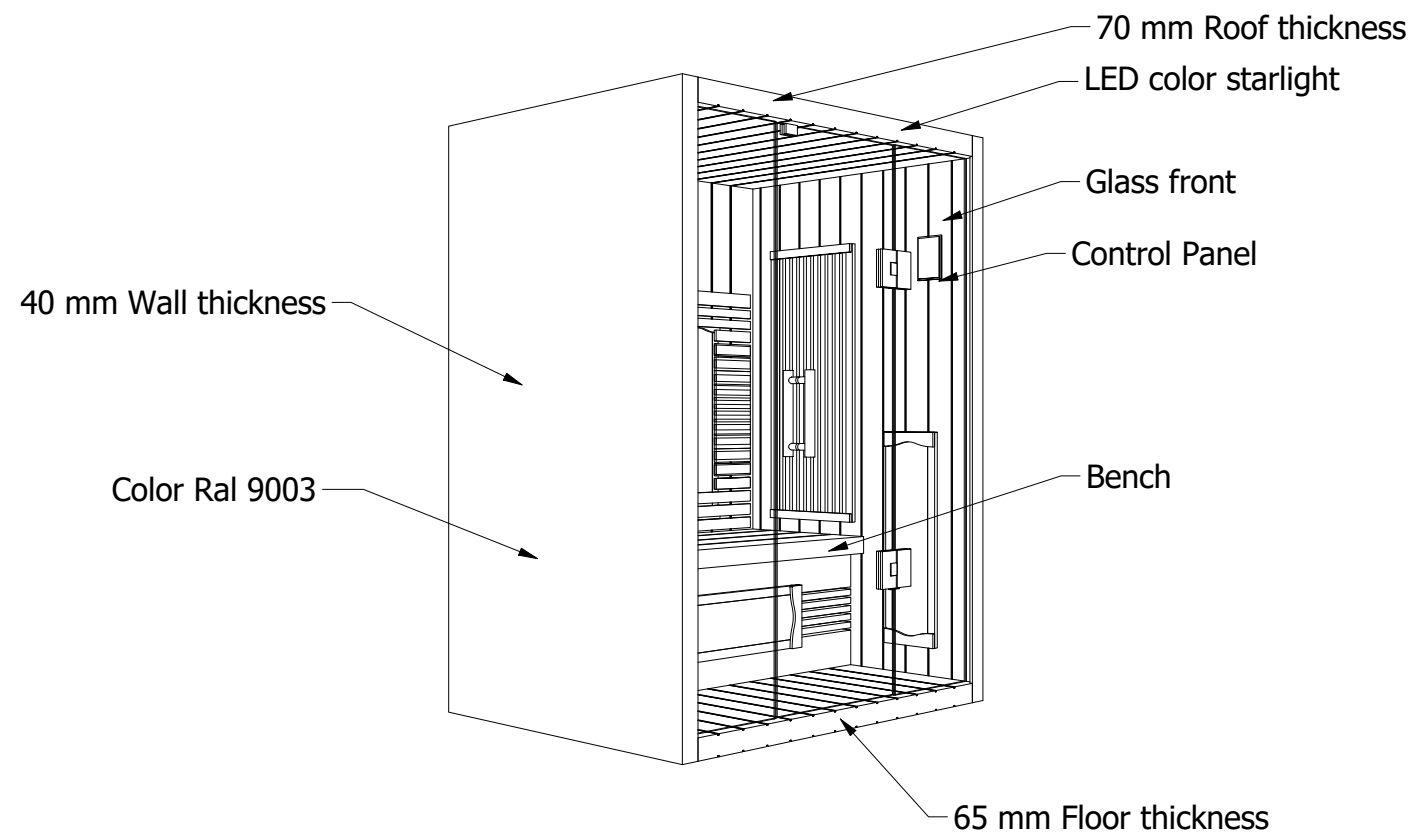

Side View

Front View

Top View

- 230v cable from the roof
- 1. Infraheat Intense - 6 pcs.
- 2. Infraheat Carbon XL - 2 pcs.

Socket	230v	Project Name: Infrared Sauna		
Ampere	16a			
Watt	2560w	Prepared For:		
Designed By:	SuperSauna			
		SIZE A3	OUTSIDE SIZE DESCRIPTION	140x110x190
				140 Valero+