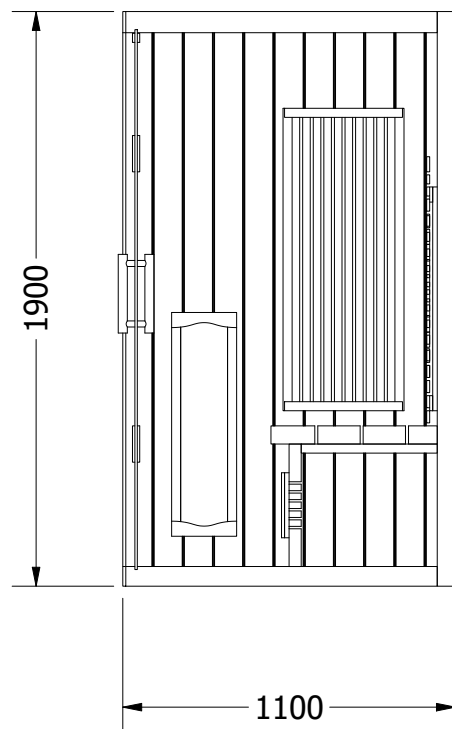

Side View

Front View

Top View

- 230v cable from the roof
- 1. Infraheat Intense - 6 pcs.
- 2. Infraheat Carbon XL - 2 pcs.

Socket	230v	Project Name: Infrared Sauna		
Ampere	16a			
Watt	2560w	Prepared For:		
Designed By:	SuperSauna			
		SIZE A3	OUTSIDE SIZE DESCRIPTION	140x110x190
				140 Valero+