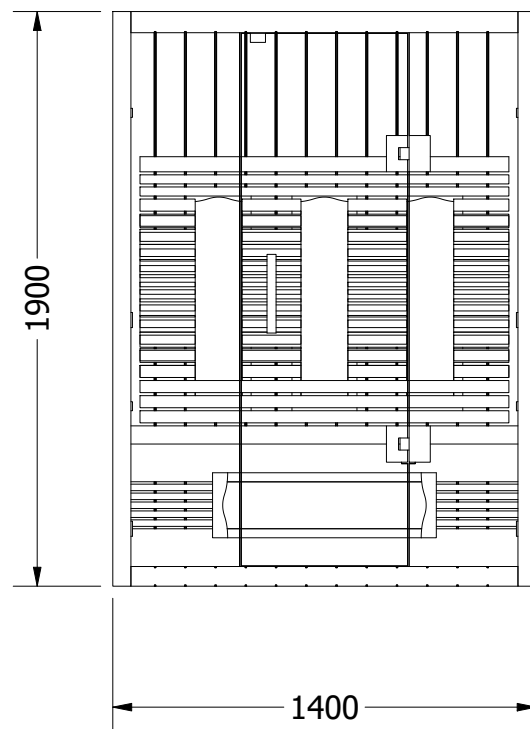

Side View

Front View

Top View

- 230v cable from the roof
- 1. Infraheat Intense - 6 pcs.
- 2. Infraheat Carbon XL - 2 pcs.

Socket	230v	Project Name: Infrared Sauna		
Ampere	16a			
Watt	2560w	Prepared For:		
Designed By:	SuperSauna			
		SIZE A3	OUTSIDE SIZE DESCRIPTION	140x110x190
				140 Valero+