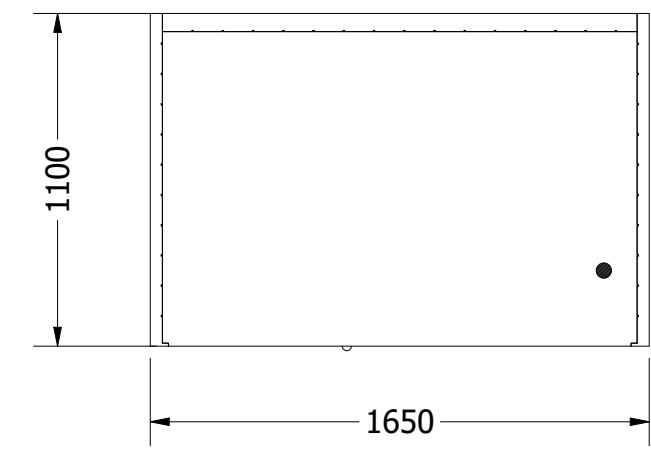

Side View

Front View

Top View

- 230v cable from the roof
- 1. Infraheat Intense - 6 pcs.
- 2. Infraheat Carbon XL - 2 pcs.

| | | | | |
|----------------------------|-------|---|-----------------------------|----------------------------|
| Socket | 230v | Project Name: Infrared Sauna | | |
| Ampere | 16a | Prepared For: | | |
| Watt | 2560w |  | | |
| Designed By: SuperSauna | | | | |
| | | SIZE A3 | OUTSIDE SIZE DESCRIPTION | 165x110x190 165 Valero+ |