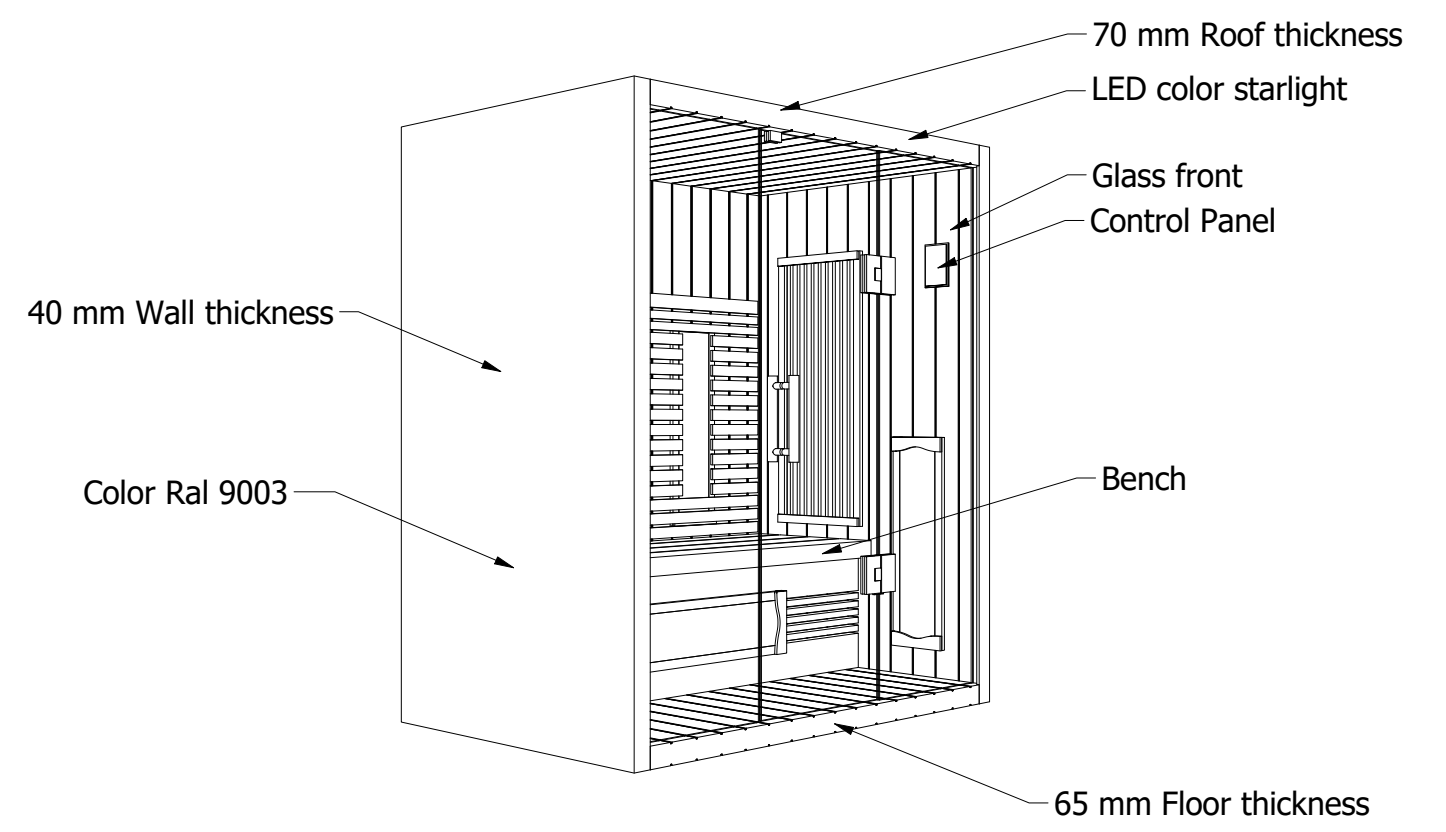

Side View

Front View

Top View

- 230v cable from the roof
- 1. Infraheat Intense - 6 pcs.
- 2. Infraheat Carbon XL - 2 pcs.

| | | | | |
|----------------------------|-------|---|-----------------------------|----------------------------|
| Socket | 230v | Project Name: Infrared Sauna | | |
| Ampere | 16a | Prepared For: | | |
| Watt | 2560w |  | | |
| Designed By: SuperSauna | | | | |
| | | SIZE A3 | OUTSIDE SIZE DESCRIPTION | 165x110x190 165 Valero+ |