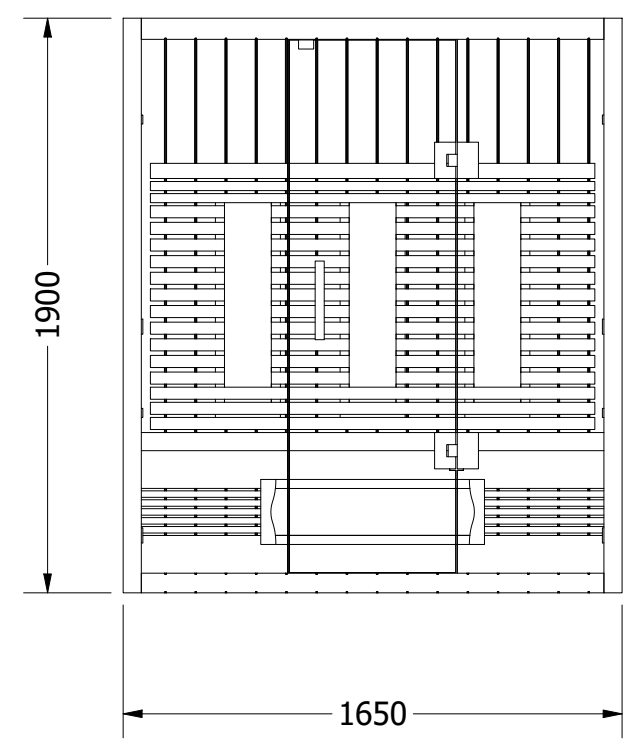

Side View

Front View

Top View

- 230v cable from the roof
- 1. Infraheat Intense - 6 pcs.
- 2. Infraheat Carbon XL - 2 pcs.

| | | | | |
|----------------------------|-------|---|-----------------------------|----------------------------|
| Socket | 230v | Project Name: Infrared Sauna | | |
| Ampere | 16a | Prepared For: | | |
| Watt | 2560w |  | | |
| Designed By: SuperSauna | | | | |
| | | SIZE A3 | OUTSIDE SIZE DESCRIPTION | 165x110x190 165 Valero+ |