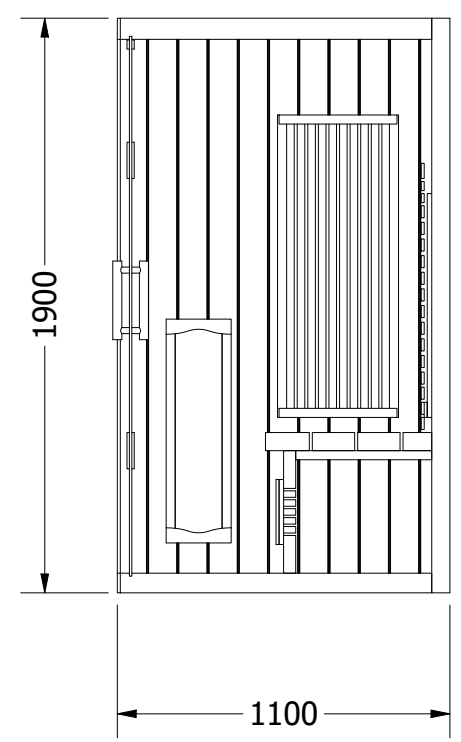

Side View

Front View

Top View

- 230v cable from the roof
- 1. Infraheat Intense - 6 pcs.
- 2. Infraheat Carbon XL - 2 pcs.

| | | | | |
|----------------------------|-------|---|-----------------------------|----------------------------|
| Socket | 230v | Project Name: Infrared Sauna | | |
| Ampere | 16a | Prepared For: | | |
| Watt | 2560w |  | | |
| Designed By: SuperSauna | | | | |
| | | SIZE A3 | OUTSIDE SIZE DESCRIPTION | 165x110x190 165 Valero+ |