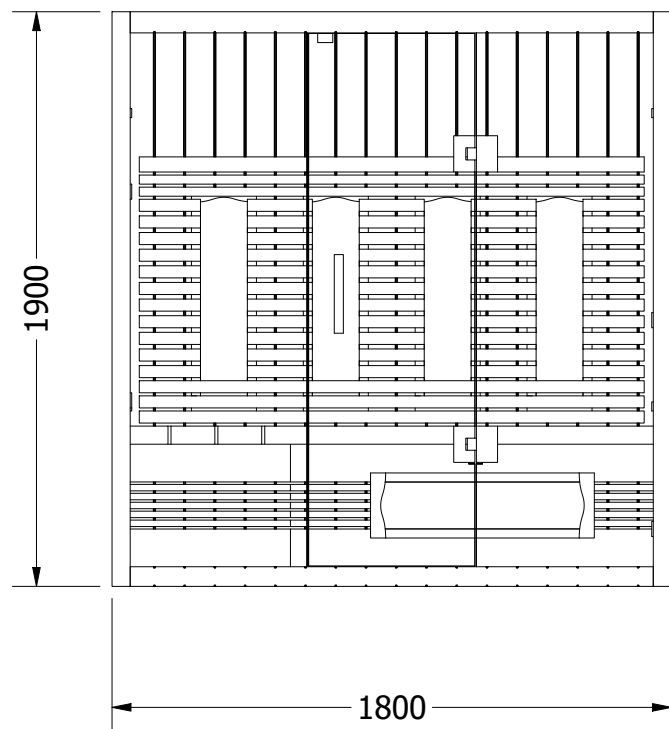

Side View

Front View

Top View

- 230v cable from the roof
- 1. Infraheat Intense - 7 pcs.
- 2. Infraheat Carbon XL - 2 pcs.

Socket	230v	Project Name: Infrared Sauna		
Ampere	16a	Prepared For:		
Watt	3160w	SuperSauna®		
Designed By: SuperSauna				
		SIZE A3	OUTSIDE SIZE DESCRIPTION	180x125x190 185 Valero+