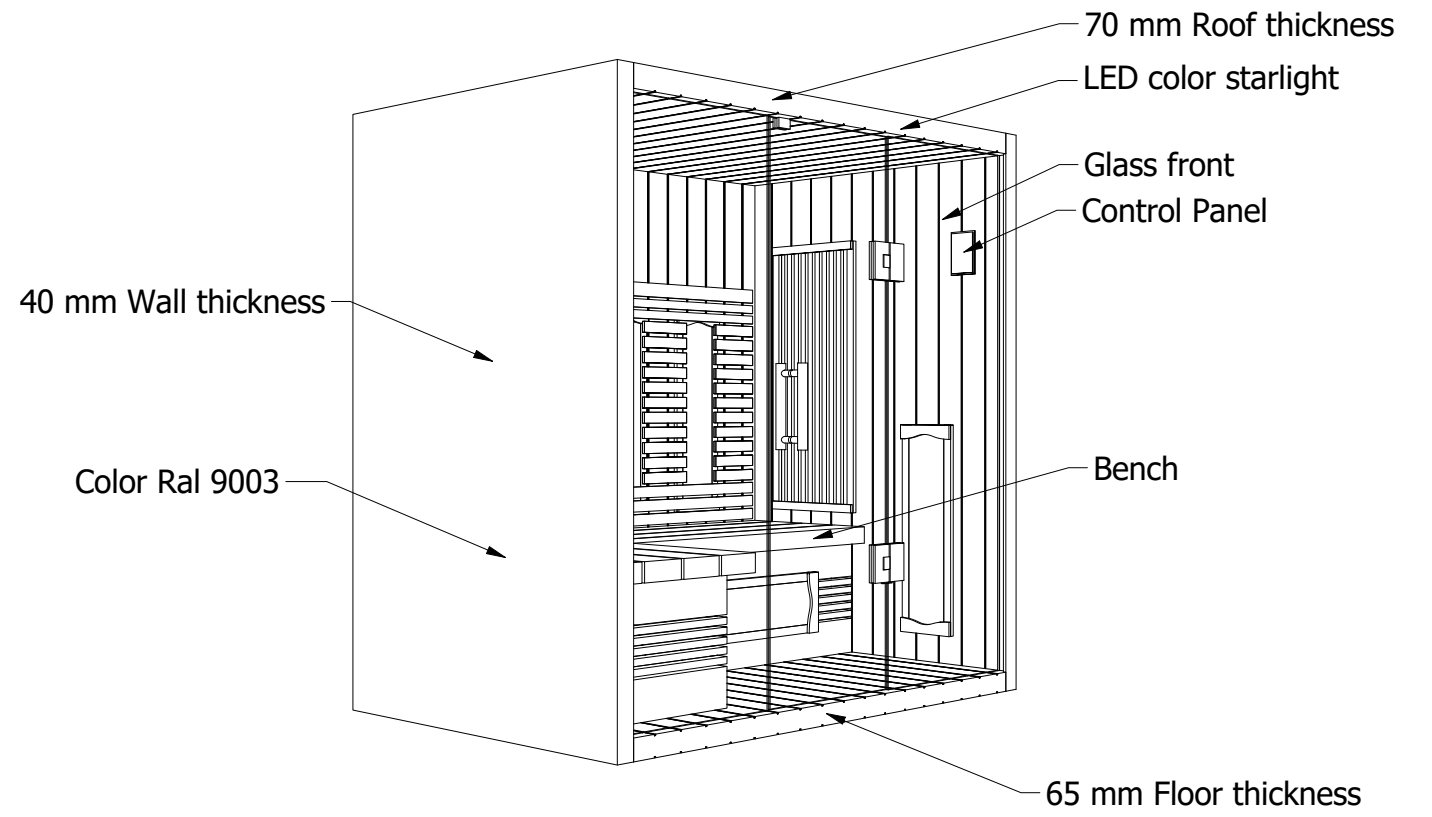

Side View

Front View

Top View

- 230v cable from the roof
- 1. Infraheat Intense - 7 pcs.
- 2. Infraheat Carbon XL - 2 pcs.

Socket	230v	Project Name: Infrared Sauna		
Ampere	16a	Prepared For:		
Watt	3160w	SuperSauna®		
Designed By: SuperSauna				
		SIZE A3	OUTSIDE SIZE DESCRIPTION	180x125x190 185 Valero+