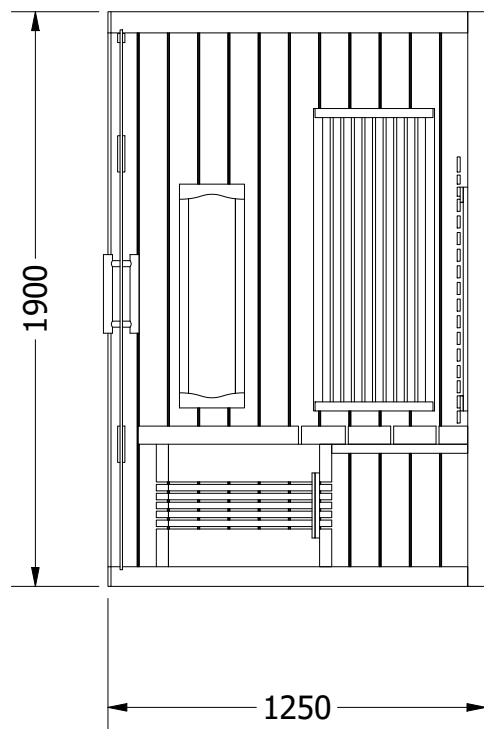

Side View

Front View

Top View

- 230v cable from the roof
- 1. Infraheat Intense - 7 pcs.
- 2. Infraheat Carbon XL - 2 pcs.

Socket	230v	Project Name: Infrared Sauna		
Ampere	16a	Prepared For:		
Watt	3160w	SuperSauna®		
Designed By: SuperSauna				
		SIZE A3	OUTSIDE SIZE DESCRIPTION	180x125x190 185 Valero+