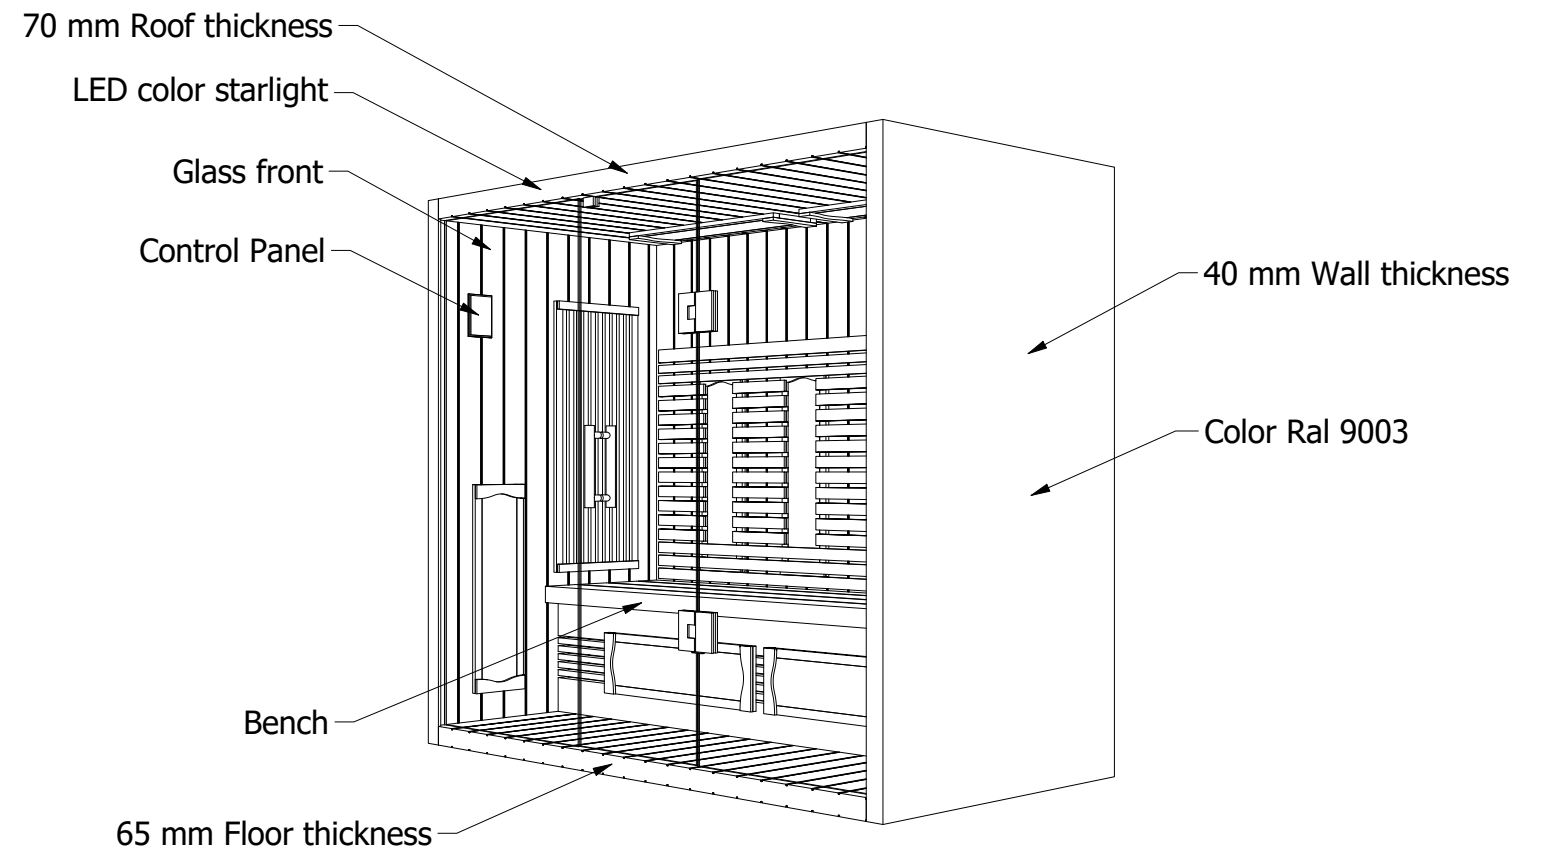

Side View

Front View

Top View

- 230v cable from the roof
- 1. Infraheat Intense - 10 pcs.
- 2. Infraheat Carbon XL - 2 pcs.

Socket	230v	Project Name: Infrared Sauna		
Ampere	16a	Prepared For:		
Watt	35600w	<b>SuperSauna®</b>		
Designed By: SuperSauna				
		SIZE A3	OUTSIDE SIZE DESCRIPTION	210x110x190 210 Valero+