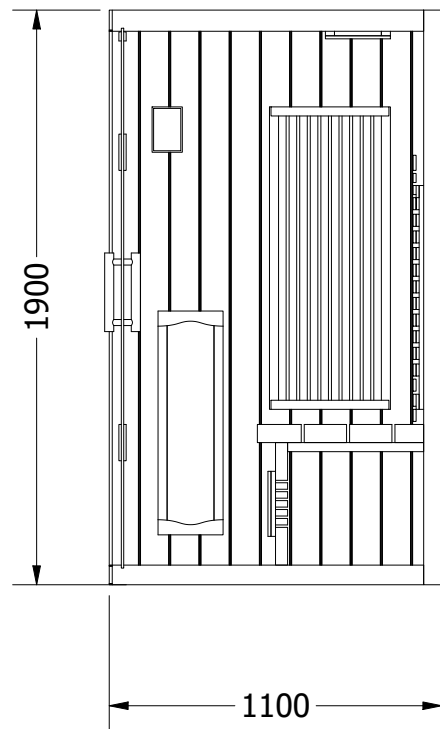

Side View

Front View

Top View

- 230v cable from the roof
- 1. Infraheat Intense - 10 pcs.
- 2. Infraheat Carbon XL - 2 pcs.

Socket	230v	Project Name: Infrared Sauna		
Ampere	16a	Prepared For:		
Watt	35600w	<b>SuperSauna®</b>		
Designed By: SuperSauna				
		SIZE A3	OUTSIDE SIZE DESCRIPTION	210x110x190 210 Valero+