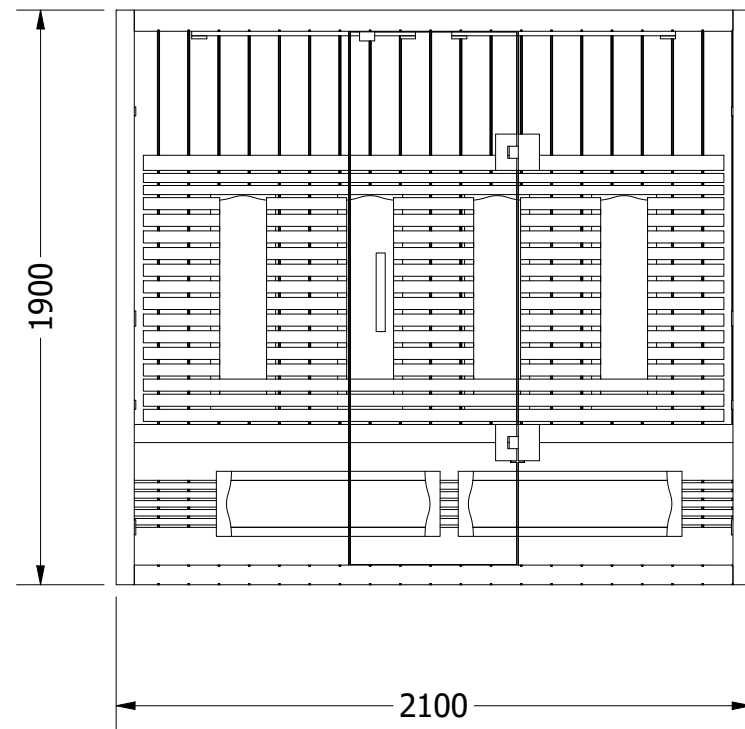

Side View

Front View

Top View

- 230v cable from the roof
- 1. Infraheat Intense - 10 pcs.
- 2. Infraheat Carbon XL - 2 pcs.

Socket	230v	Project Name: Infrared Sauna		
Ampere	16a	Prepared For:		
Watt	35600w	<b>SuperSauna®</b>		
Designed By: SuperSauna				
		SIZE A3	OUTSIDE SIZE DESCRIPTION	210x110x190 210 Valero+