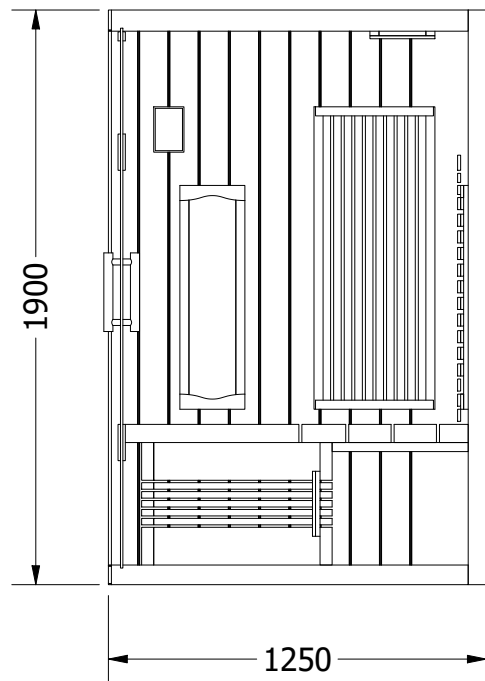

Side View

Front View

Top View

- 230v cable from the roof
- 1. Infraheat Intense - 10 pcs.
- 2. Infraheat Carbon XL - 2 pcs.

Socket	230v	Project Name: Infrared Sauna		
Ampere	16a	Prepared For:		
Watt	3560w	SuperSauna®		
Designed By: SuperSauna				
		SIZE A3	OUTSIDE SIZE DESCRIPTION	210x125x190 211 Valero+