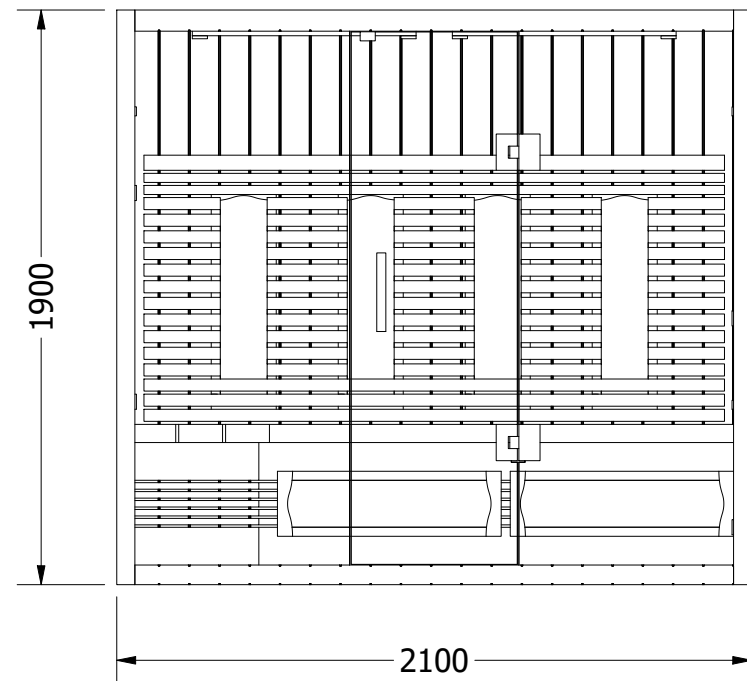

Side View

Front View

Top View

- 230v cable from the roof
- 1. Infraheat Intense - 10 pcs.
- 2. Infraheat Carbon XL - 2 pcs.

Socket	230v	Project Name: Infrared Sauna		
Ampere	16a	Prepared For:		
Watt	3560w	SuperSauna®		
Designed By: SuperSauna				
		SIZE A3	OUTSIDE SIZE DESCRIPTION	210x125x190 211 Valero+