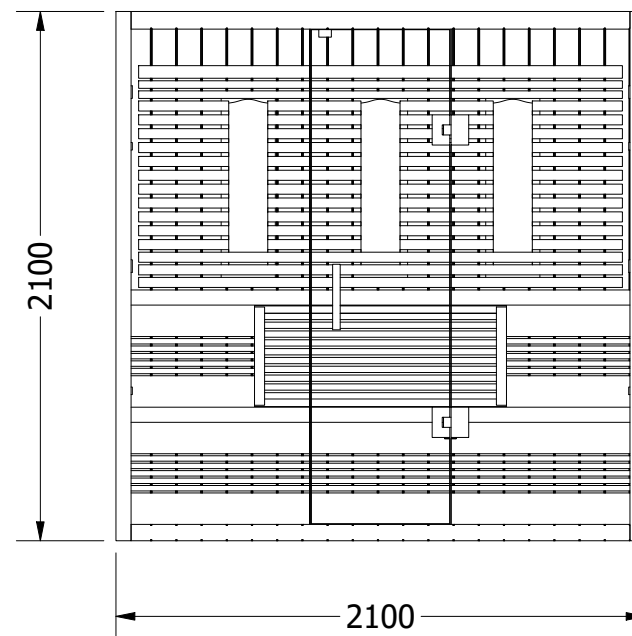

Top View

- 230v cable from the roof
- 1. Infraheat Intense - 5 pcs.
- 2. Infraheat Carbon XL - 7 pcs.

Side View

Front View

Socket	230v	Project Name: Infrared Sauna		
Ampere	16a	Prepared For:		
Watt	3760w	SuperSauna®		
Designed By: SuperSauna				
		SIZE A3	OUTSIDE SIZE DESCRIPTION	210x170x210 212 Valero+