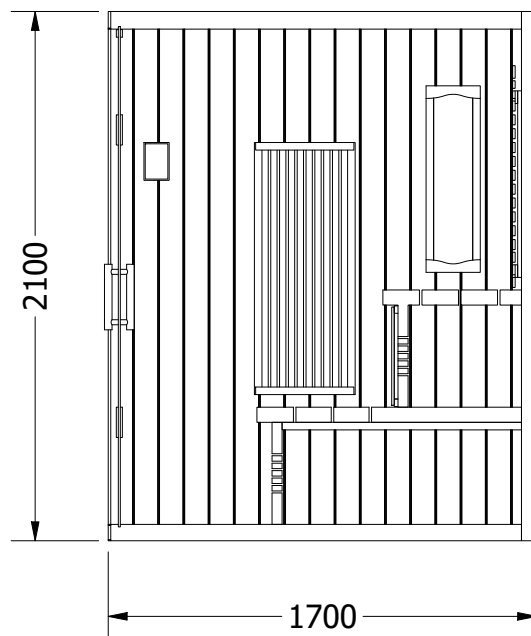

Top View

- 230v cable from the roof
- 1. Infraheat Intense - 5 pcs.
- 2. Infraheat Carbon XL - 7 pcs.

Side View

Front View

Socket	230v	Project Name: Infrared Sauna		
Ampere	16a	Prepared For:		
Watt	3760w	SuperSauna®		
Designed By: SuperSauna				
		SIZE A3	OUTSIDE SIZE DESCRIPTION	210x170x210 212 Valero+