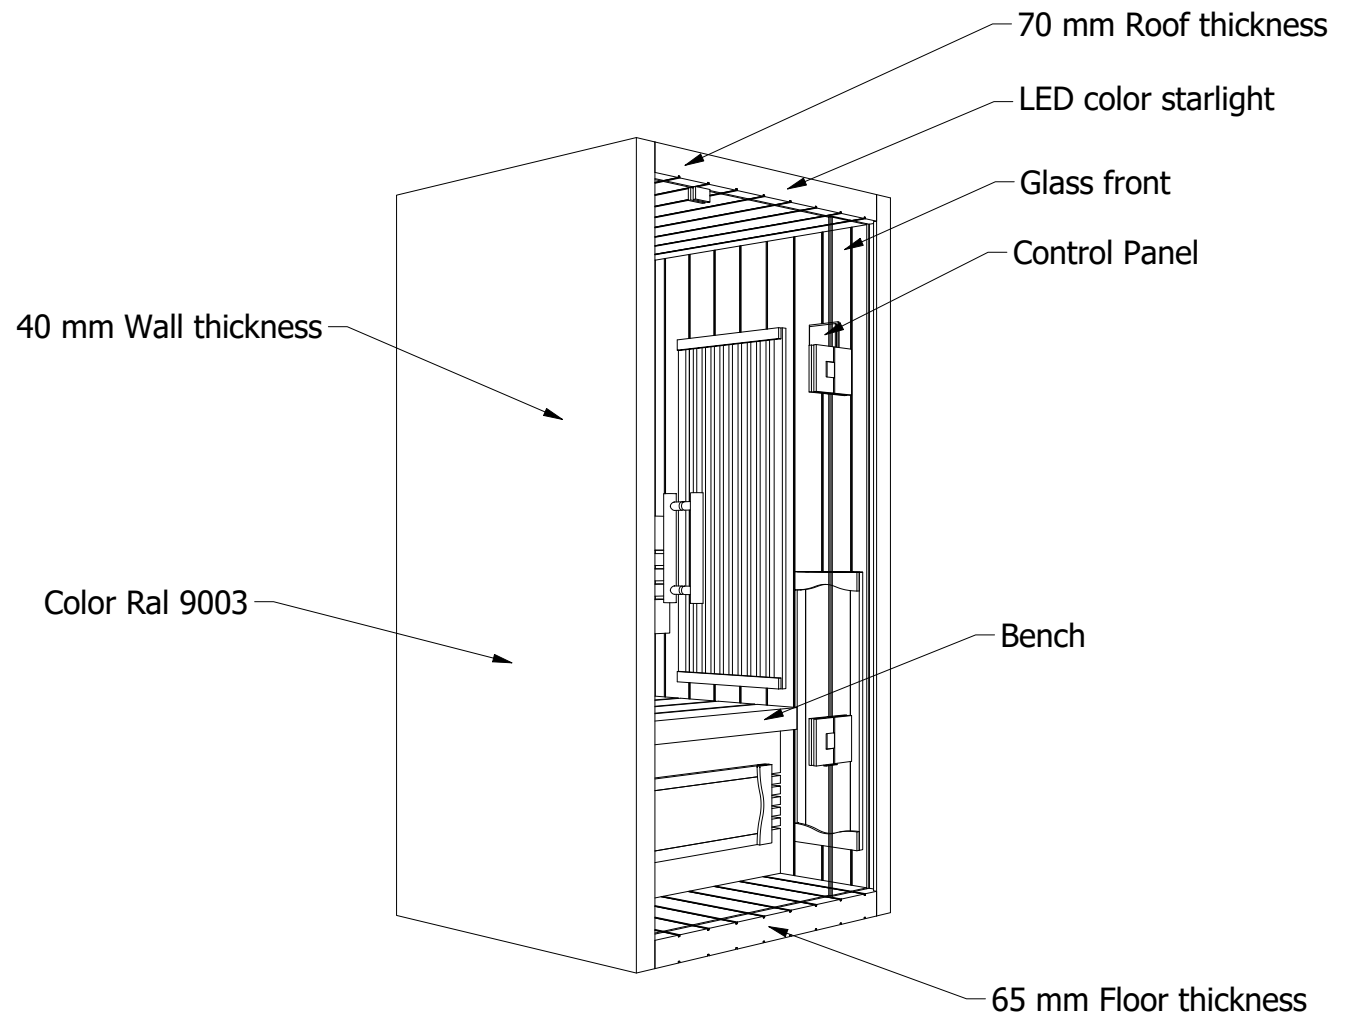

Side View

Front View

Top View

- 230v cable from the roof
- 1. Infraheat Intense - 4 pcs.
- 2. Infraheat Carbon XL - 2 pcs.

Socket	230v	Project Name: Infrared Sauna		
Ampere	16a	Prepared For:		
Watt	2000w	SuperSauna®		
Designed By: SuperSauna				
		SIZE A3	OUTSIDE SIZE DESCRIPTION	95x90x190 95 Valero+