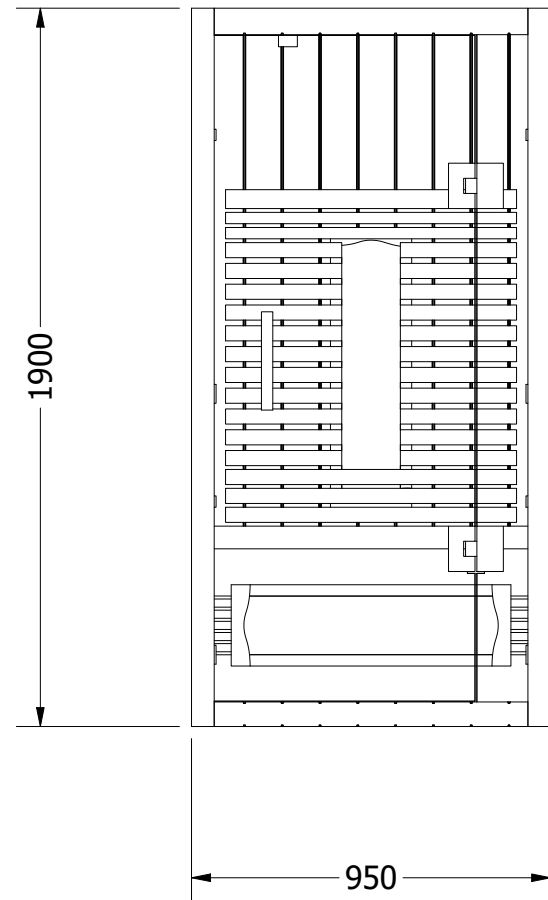

Side View

Front View

Top View

- 230v cable from the roof
- 1. Infraheat Intense - 4 pcs.
- 2. Infraheat Carbon XL - 2 pcs.

Socket	230v	Project Name: Infrared Sauna		
Ampere	16a	Prepared For:		
Watt	2000w	SuperSauna®		
Designed By: SuperSauna				
		SIZE A3	OUTSIDE SIZE DESCRIPTION	95x90x190 95 Valero+