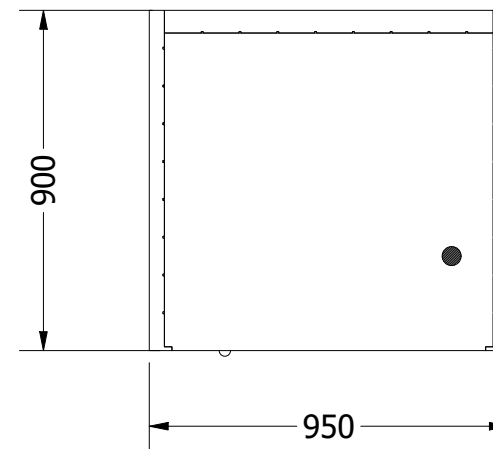

Side View

Front View

Top View

- 230v cable from the roof
- 1. Infraheat Intense - 4 pcs.
- 2. Infraheat Carbon XL - 2 pcs.

Socket	230v	Project Name: Infrared Sauna		
Ampere	16a	Prepared For:		
Watt	2000w	SuperSauna®		
Designed By: SuperSauna				
		SIZE A3	OUTSIDE SIZE DESCRIPTION	95x90x190 95 Valero+