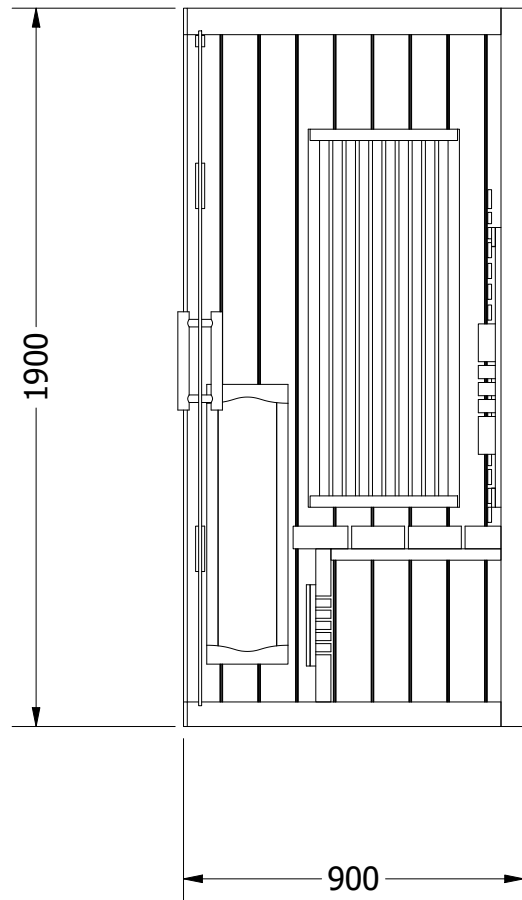

Side View

Front View

Top View

- 230v cable from the roof
- 1. Infraheat Intense - 4 pcs.
- 2. Infraheat Carbon XL - 2 pcs.

Socket	230v	Project Name: Infrared Sauna		
Ampere	16a	Prepared For:		
Watt	2000w	SuperSauna®		
Designed By: SuperSauna				
		SIZE A3	OUTSIDE SIZE DESCRIPTION	95x90x190 95 Valero+