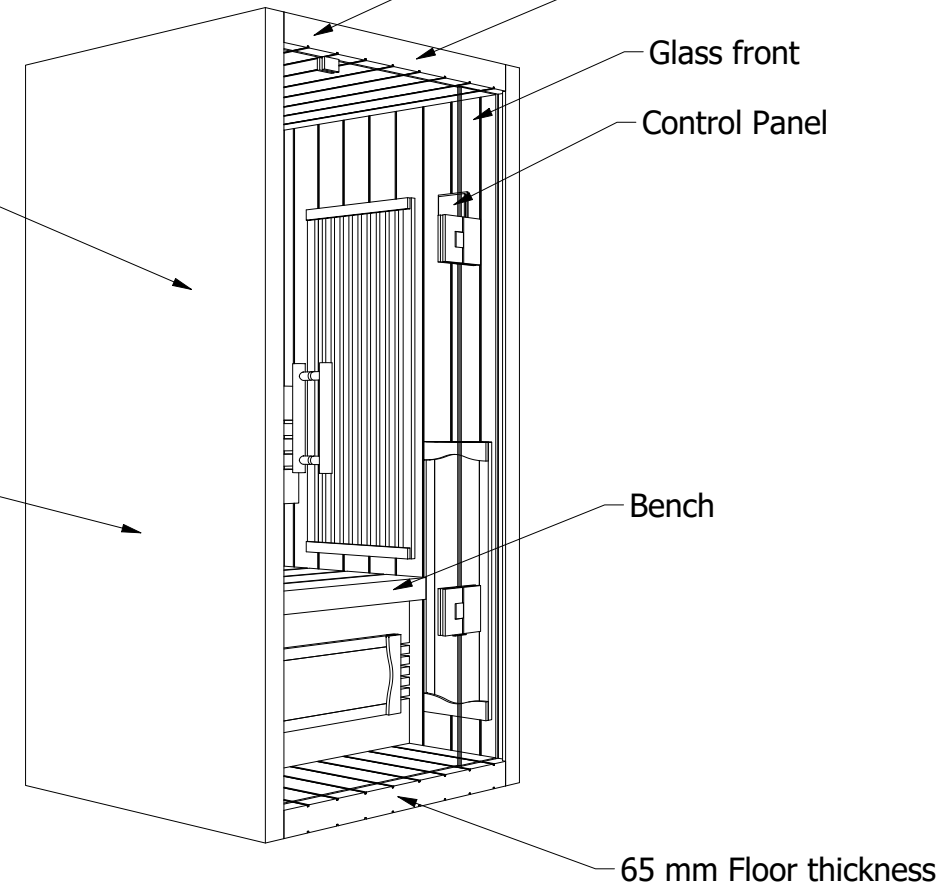

Side View

Front View

Top View

- 230v cable from the roof
- 1. Infraheat Intense - 4 pcs.
- 2. Infraheat Carbon XL - 2 pcs.

Socket	230v	Project Name: Infrared Sauna		
Ampere	16a	Prepared For:		
Watt	2000w	SuperSauna®		
Designed By: SuperSauna				
		SIZE A3	OUTSIDE SIZE DESCRIPTION	95x90x190 95 Valero+